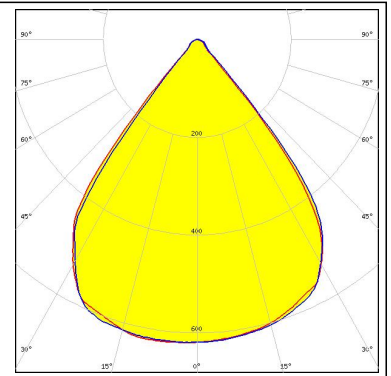

DAISSY-28X1-WW-WHT

~80° wide beam. 28X1 variant in white.

TECHNICAL SPECIFICATIONS:

Dimensions	1140.0 x 40.0 mm
Height	20.2 mm
Fastening	pin, screw, clips
Colour	
Box size	
Box weight	0 kg
Quantity in Box	48 pcs
ROHS compliant	yes ⓘ

MATERIAL SPECIFICATIONS:

Component	Type	Material	Colour
DAISSY-4X1-WW	Linear lens	PMMA	clear
DAISSY-28X1-SHD-WHT	Shade	PC	

PHOTOMETRIC DATA (MEASURED):

SAMSUNG

LED LM28xB Series

FWHM 77.0°

Efficiency 94 %

Peak intensity 0.620 cd/lm

Required components:

GENERAL INFORMATION:

NOTE: The typical beam angle will be changed by different color, chip size and chip position tolerance. The typical total beam angle is the full angle measured where the luminous intensity is half of the peak value.