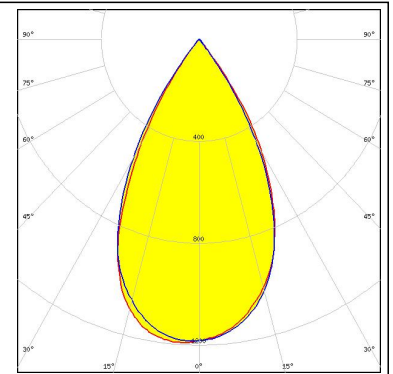

#### TECHNICAL SPECIFICATIONS:

Dimensions	1140.0 x 40.0 mm
Height	20.2 mm
Fastening	pin, screw, clips
Colour	
Box size	
Box weight	0 kg
Quantity in Box	48 pcs
ROHS compliant	yes ⓘ

#### PHOTOMETRIC DATA (MEASURED):

#### SAMSUNG

LED LM28xB Series

FWHM 56.0°

Efficiency 94 %

Peak intensity 1.200 cd/lm

Required components:

#### GENERAL INFORMATION:

NOTE: The typical beam angle will be changed by different color, chip size and chip position tolerance. The typical total beam angle is the full angle measured where the luminous intensity is half of the peak value.