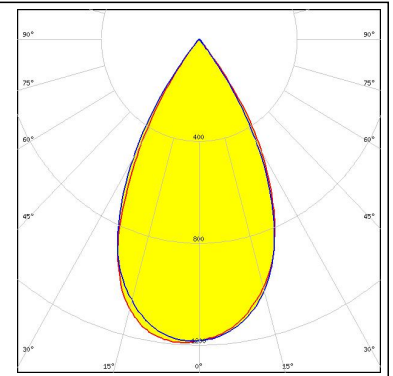

## DAISSY-4X1-W-WHT

~50° wide beam. 4X1 variant in white.

### TECHNICAL SPECIFICATIONS:

Dimensions	182.0 x 40.0 mm
Height	20.2 mm
Fastening	pin, screw, clips
Colour	
Box size	
Box weight	0 kg
Quantity in Box	504 pcs
ROHS compliant	yes ⓘ

## PHOTOMETRIC DATA (MEASURED):

#### GENERAL INFORMATION:

NOTE: The typical beam angle will be changed by different color, chip size and chip position tolerance. The typical total beam angle is the full angle measured where the luminous intensity is half of the peak value.