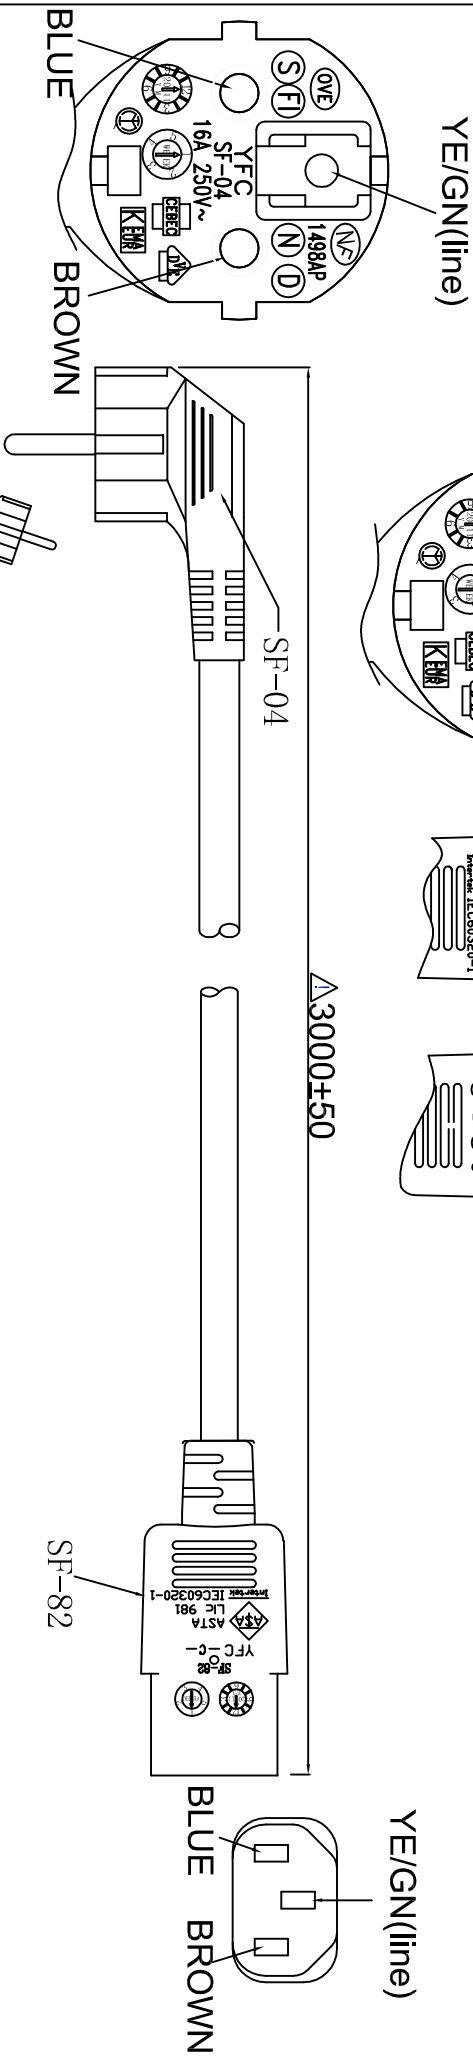

ROHS COMPLIANT

PLUG MARKING:

A/0

DATE	REV	DESCRIPTION	BY	CHECK
	A/0			

- ELECTRIC TESTING:
1. 100% OPEN & SHORT TESTING.
  2. INSULATION RESISTANCE: ≥250MΩ
  3. VOLTAGE RATING: AC ≥2000V/S ≥0.5MA
  4. PLUG(SF-04) RATED POWER: 250V 10/16A
  5. PLUG(SF-82) RATED POWER: 250V 10A
  6. WIRE: H05VV-F 3\*1.0 RATED VOLTAGE: 300/500V
  7. COLOR: BLACK

<b>WIRE MARKING:</b> + O + O + O KEMA-KEUR    NF-USE 1345 IEMMEQU N17436			
(hollow) H05VV-F 3G1.0MM <sup>2</sup> YFC BON-EAGLE			
Conductor 導體	Insulation 絕緣體	Jacket 被覆體	Overall diameter 完成外徑
mm <sup>2</sup> Resistance maximum 最大電阻(≤)	Min.Thick 最小厚度	Diameter 絕緣外徑	Min.Thick 最小厚度
1.0 (32.0.190)	0.44	2.5±0.1	0.58
at20°C, 19.5ohms/km		Length of Lay 芯絞	AVG.Thick 平均厚度
		130 ↓	0.8
			7.0±0.1

(NOTE: IF THE CONDUCTORS O.D IS GO BEYOND THE SCOPE. THE RESISTANCE OF CONDUCTOR IS STANDARD THEN)

PAGE	1/1	<h1>2Diect GmbH</h1>			
重點尺寸					
Unless specified on the drawing, tolerances are per the follows:		DESCRIPTION	H05VV-F 3*1.0	SF-04+SF-82	
		CUSTOMER NAME	2Diect GmbH	SAMPLE NO.	DATE
		CUSTOMER PART NO.	CP095	DRAW	DATE
		SCALE		CHECK	DATE
		UNIT	MM	APPROVAL	DATE
		PATH NAME	//D/業務		
3RD					