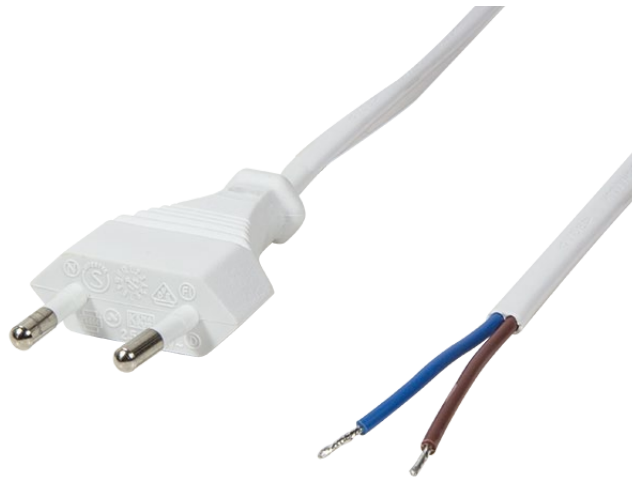

LogiLink®

Power Cable

Art. No.: CP137
CP138

Features:

- » Euro CEE 7/16 plug to 2 cable ends
- » Open wire with crimp barrel
- » H03VV-F 2x 0.75 mm²
- » Cable length: 1.5m

Part-No.	Color	EAN Code
CP137	Black	4052792039801
CP138	White	4052792039818

Package Contents:

- » 1x Power Cable

Package Information:

- » Packing Dimension:
- » Packing Weight:
- » Carton Dimension:
- » Carton Q'ty:
- » Carton Weight:

* The specifications and pictures are subject to change without notice.
*All trade names referenced are the registered namework of their respective owners.