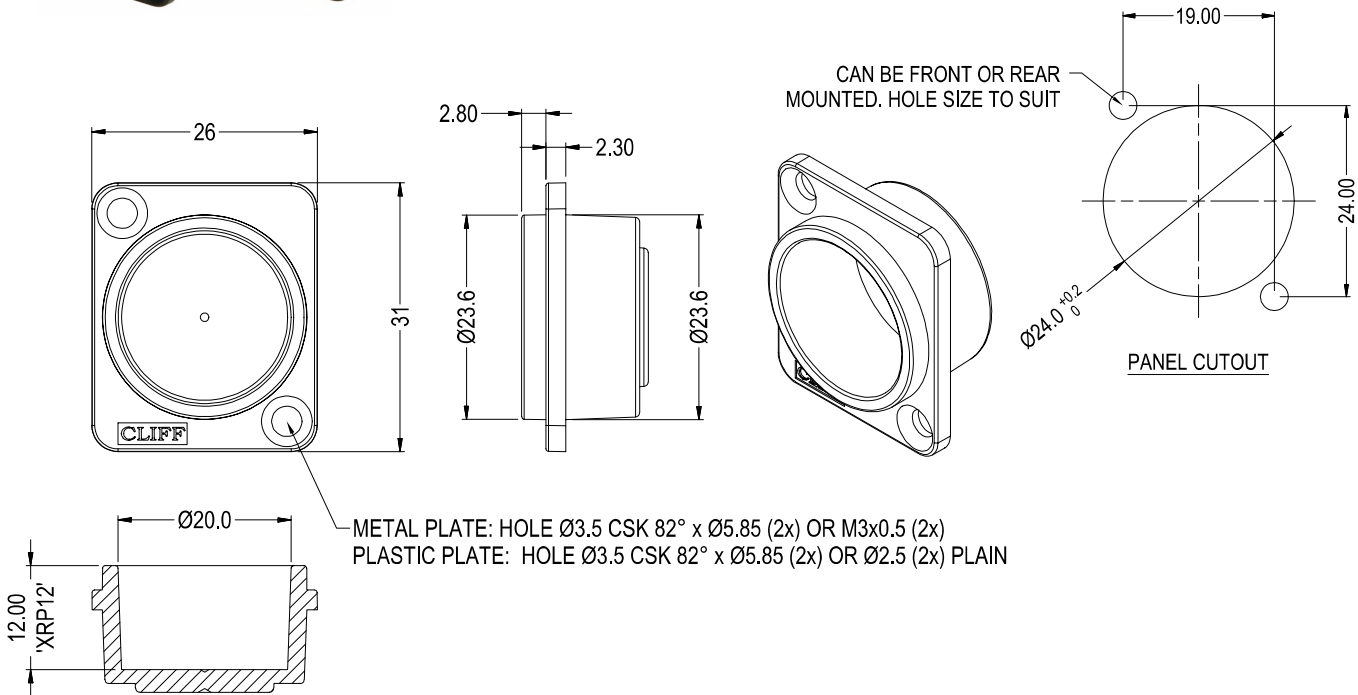

For further information, contact sales@cliffuk.co.uk

Cliff Electronic Components Limited,
76 Holmethorpe Avenue, Holmethorpe Ind. Estate,
Redhill, Surrey RH1 2PF U.K.
Tel: +44 (0)1737 771375 Fax: +44 (0)1737 766012

Visit us online at: www.cliffuk.co.uk