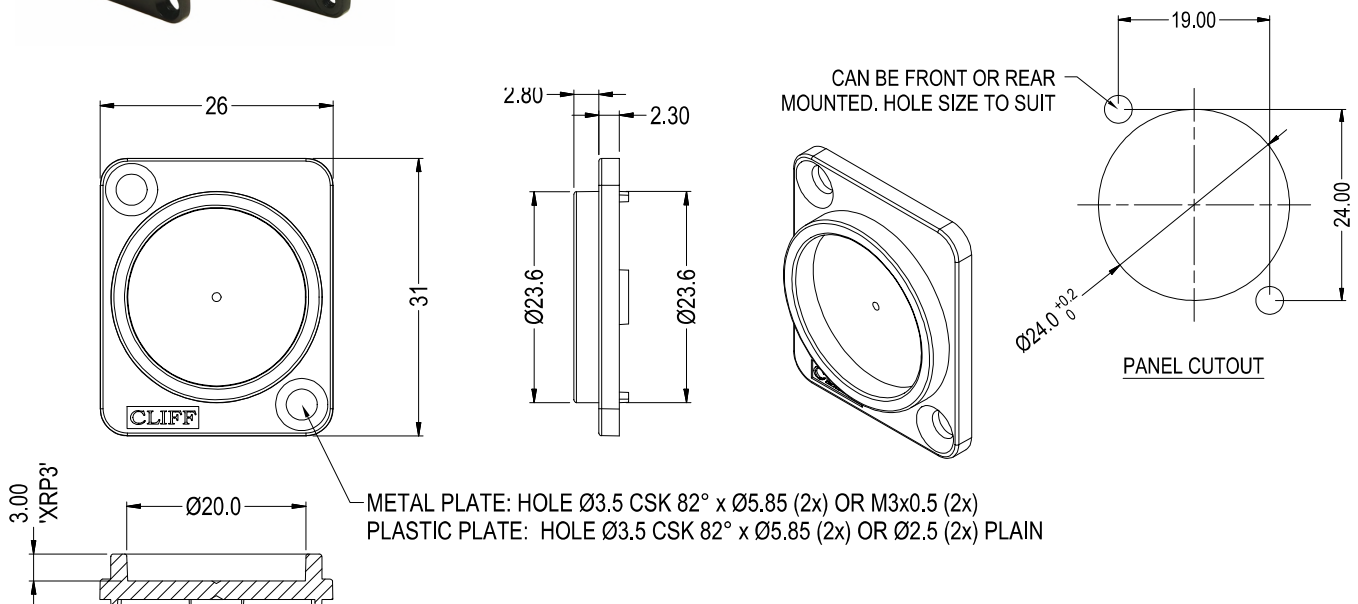

## XRP CUSTOMIZABLE RECESSED SOCKET PLATES

This range of recess plates allow users to produce custom solutions by mounting items in a standard XLR Ø24mm cutout. They are available in 2 depth of recess, 3mm and 12mm. Plastic version has countersunk or plain hole. Metal versions are nickel plated or black. Mounting hole is countersunk or M3 type. They also have a drill / punch guide. Plates can be front or rear mounted in panels.

### XRP3 - 3mm RECESS PLATE

**CP30300** XRP3 PLASTIC PLATE CSK HOLE  
**CP30300X** XRP3 PLASTIC PLATE PLAIN HOLE

**CP30300M** XRP3 METAL PLATE CSK HOLE  
**CP30300M3** XRP3 METAL PLATE M3 HOLE

**CP30300MB** XRP3 BLACK METAL PLATE CSK HOLE  
**CP30300MB3** XRP3 BLACK METAL PLATE M3 HOLE