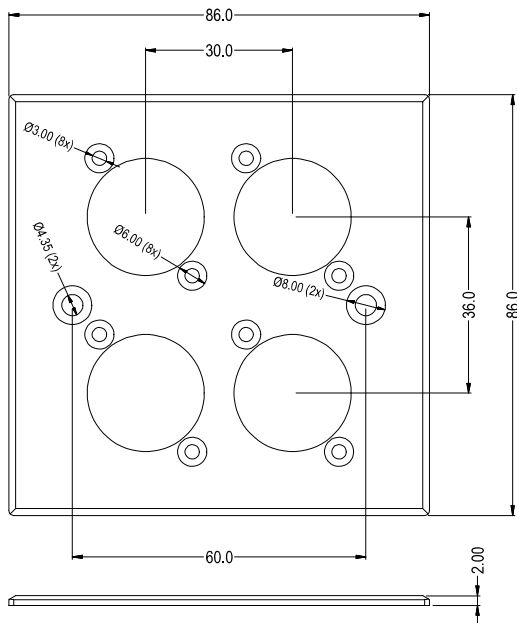

CLIFF

4 WAY FACEPLATE

A brushed aluminium faceplate with mounting holes for 4 connectors. Supplied with or without logo. Finish is black colour.

CP30500 - 4 WAY FACEPLATE - PLAIN

CP30500C - 4 WAY FACEPLATE - CLIFF