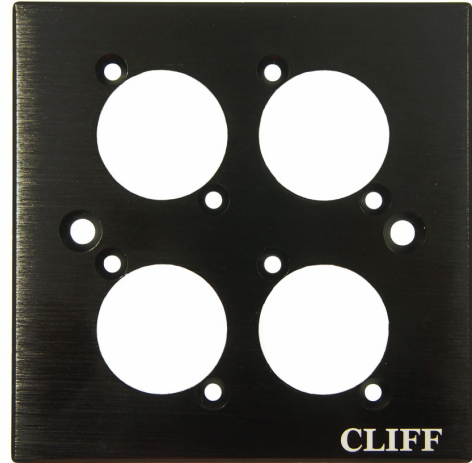

CLIFF

4 WAY FACEPLATE

A brushed aluminium faceplate with mounting holes for 4 connectors. Supplied with or without logo. Finish is black colour.

CP30500 - 4 WAY FACEPLATE - PLAIN

CP30500C - 4 WAY FACEPLATE - CLIFF

X-ON Electronics

Largest Supplier of Electrical and Electronic Components

Click to view similar products for [XLR Connectors](#) category:

Click to view products by [Cliff](#) manufacturer:

Other Similar products are found below :