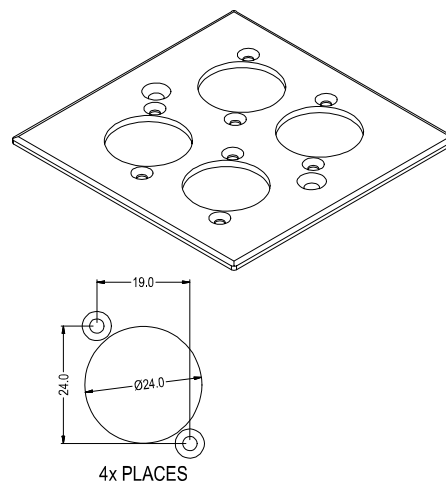

CLIFF

4 WAY FACEPLATE

A brushed aluminium faceplate with mounting holes for 4 connectors. Supplied with or without logo. Finish is black colour.

CP30500 - 4 WAY FACEPLATE - PLAIN

CP30500C - 4 WAY FACEPLATE - CLIFF