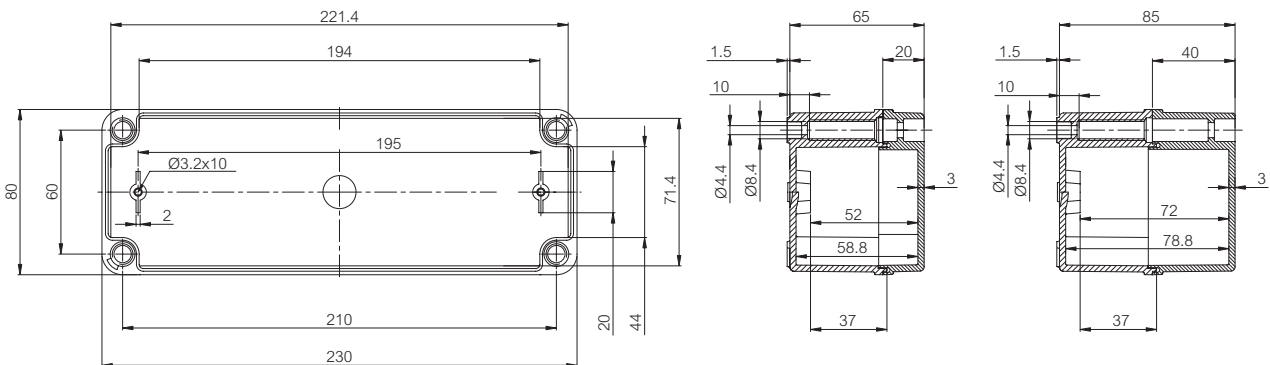

PICCOLO PC F 85 T

Order symbol: PC F 85 T
Product nbr: 8724012
Description: Enclosure, PC
Remarks: Transparent cover

EAN: 6418074002204
El. number:
Finland: 3423515
Denmark: 8212001640
Italy: 7202045
Sweden: 2536853
Norway: 2536514

Including: Base with screws for mounting plate/DIN-rail, cover with PUR gasket and polyamide cover screws.

Dimensions:		Length	Width	Height	Rating:
mm:		230	80	85	Ingress Protection (EN 60529): IP 66/67
inch:		9.1	3.1	3.3	Impact Resistance (EN 62262): IK 08
Materials:					Electrical insulation: Totally insulated
Material:		Polycarbonate			Halogen free (DIN/VDE 0472, Part 815): Yes
Base colour:		RAL 7035			UV resistance: UL 508
Cover colour:		Clear transparent			Flammability Rating (UL 746 C 5): UL 746C 5V
Cover screws material:		Polyamide			Glow Wire Test (IEC 695-2-1) °C: 960
Cover screws colour:		Grey			NEMA Class: NEMA 1, 4X, 6, 6P, 12, 13
Gasket material:		Polyurethane			
Temperatures:					Certificates:
Short term:		-40 ... 120 °C			Germanischer Lloyd (GL)
Continuous:		-40 ... 80 °C			Underwriters Laboratories
Short term:		-40 ... 250 °F			Fimko
Continuous:		-40 ... 175 °F			Europe EN 62208: 2003
Accessories:					UL Canada
F-MP		Mounting plate			Gost R
FM-3		DIN-35 Mounting rail			
FP 22040		Wall fastening lug (2 pcs)			

PICCOLO 230x80x65-85