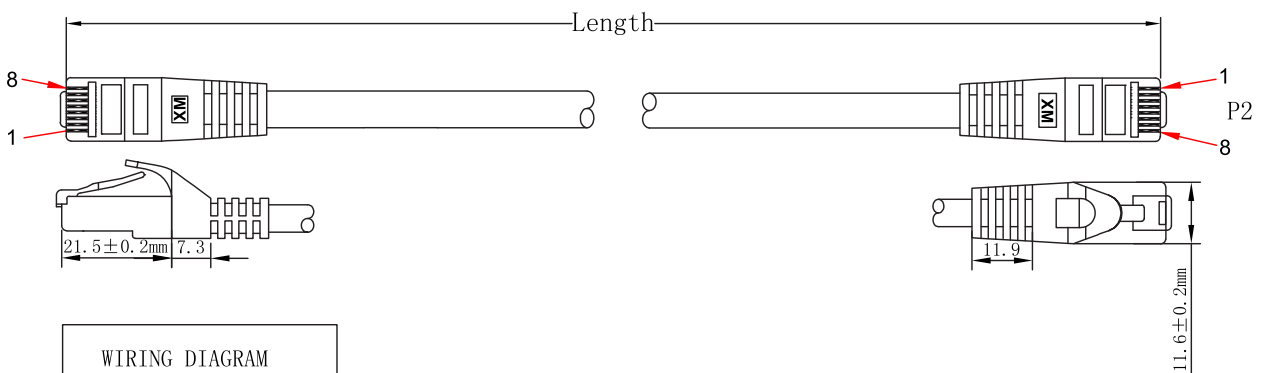

Technical Drawings

www.logilink.de

RoHS
compliant

Made in China

* The specifications and pictures are subject to change without notice.
*All trade names referenced are the registered trademark of their respective owners.