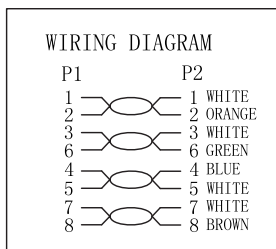

Technical Drawings

www.logilink.de

RoHS
compliant

Made in China

* The specifications and pictures are subject to change without notice.
*All trade names referenced are the registered trademark of their respective owners.