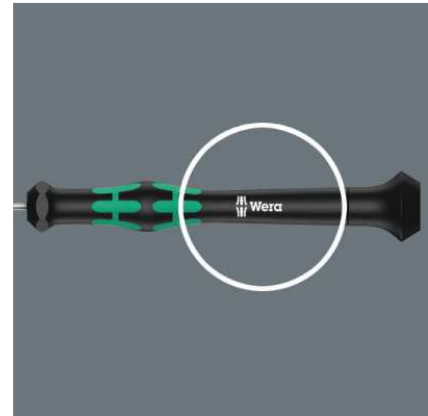

2052 Ball end hexagon screwdriver for electronic applications,
2.5 mm x 60 mm
ball head screwdriver

EAN	4013288032010	Dimension:	157x13x13 mm
Code:	05118094001	Weight:	18 g
Article-No.		Country of origin:	CZ
		Customs tariff no.:	82054000

- Kraftform Micro screwdriver with ballpoint for hexagon socket screws
- Multi-component Kraftform Micro handle with anti-roll feature and swivel cap
- The Wera Black Point tip offers an exact fit and optimum corrosion protection
- Ballpoint for dependable working even in difficult installation situations
- E.g. for electricians, opticians, precision mechanics, jewellers or IT hardware fitters

High quality Wera Micro screwdriver for precision mechanical work. Ballpoint profile: the ballpoint drive profile means that it is possible to swivel the tool axis away from the screwdriving axis, thus enabling "round the corner" screwdriving. Rapid twisting is possible by fixing the hand on the twist cap and using the fast-turning zone just below it. This makes time-consuming grip adjustments unnecessary. Power zone with integrated soft zones ensure the transfer of higher tightening and loosening torque. Precision zone for the right angle for adjustment work. The Wera Black Point tip offers high corrosion protection and an exact fit."