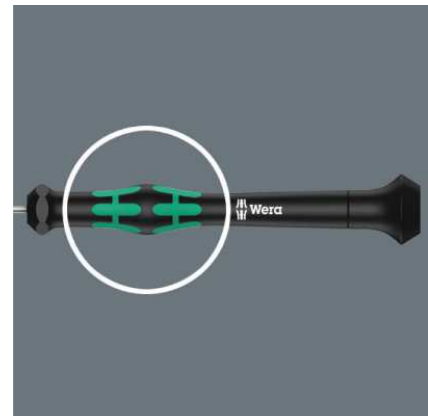

2052 Ball end hexagon screwdriver for electronic applications,
2.5 mm x 60 mm
ball head screwdriver

EAN	4013288032010	Dimension:	157x13x13 mm
Code:	05118094001	Weight:	18 g
Article-No.		Country of origin:	CZ
		Customs tariff no.:	82054000

- Kraftform Micro screwdriver with ballpoint for hexagon socket screws
- Multi-component Kraftform Micro handle with anti-roll feature and swivel cap
- The Wera Black Point tip offers an exact fit and optimum corrosion protection
- Ballpoint for dependable working even in difficult installation situations
- E.g. for electricians, opticians, precision mechanics, jewellers or IT hardware fitters

High quality Wera Micro screwdriver for precision mechanical work. Ballpoint profile: the ballpoint drive profile means that it is possible to swivel the tool axis away from the screwdriving axis, thus enabling "round the corner" screwdriving. Rapid twisting is possible by fixing the hand on the twist cap and using the fast-turning zone just below it. This makes time-consuming grip adjustments unnecessary. Power zone with integrated soft zones ensure the transfer of higher tightening and loosening torque. Precision zone for the right angle for adjustment work. The Wera Black Point tip offers high corrosion protection and an exact fit."