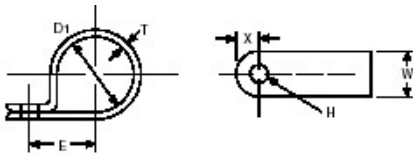

Catamount®

T&B Catalog Number: N4NY-004-9-M
UPC Number: 72849410185
Description: Cable Clamp Plain Edge Natural Nylon 6/6 #8 Screw Mounting with Closed Diameter 0.250
Status: Active

General

-Material	Nylon 6/6
-Color	Natural
-Mounting Method	#8 Screw

Dimension Information

-Width (inches)	0.375
-Hole Diameter (inches)	0.170
-Closed Diameter (inches)	0.250
-Thickness (inches)	0.050
-E (inches)	0.421
-X (inches)	0.218

Packaging

-T&B Order Multiple	1000
-T&B Inner Pack	1000
-Package in Units	10000
-Package Type	Bulk
-T&B Sold in UOM	Each
-T&B Weight Per UOM	1.3 lbs. per 1000

Application Support

-T&B Sales Drawings	wsd-000389
---------------------	------------

Notes

- Fully radiused inside edges with size markings in inches and millimeters for easy identification. Replace suffix M or D with C for 100 pack.