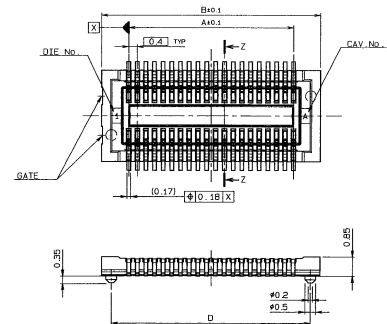

0.4mm Pitch

SERIES

5805

SUPER MICRO CONNECTORS
0.4mm Pitch BtoB H=1.0mm

● プラグ

Plug

極数 NO. OF POS.	A	B	C	D
10	1.6	3.14	4.1	2.5
16	2.8	4.34	5.3	3.7
20	3.6	5.14	6.1	4.5
24	4.4	5.94	6.9	5.3
30	5.6	7.14	8.1	6.5
34	6.4	7.94	8.9	7.3
40	7.6	9.14	10.1	8.5
44	8.4	9.94	10.9	9.3
50	9.6	11.14	12.1	10.5
54	10.4	11.94	12.9	11.3
60	11.6	13.14	14.1	12.5
64	12.4	13.94	14.9	13.3
70	13.6	15.14	16.1	14.5
80	15.6	17.14	18.1	16.5

極数 NO. OF POS.	A	B	C
10	5.5	-	12
16	7.5	-	16
20	7.5	-	16
24	7.5	-	16
30	7.5	-	16
34	11.5	-	24
40	11.5	-	24
44	11.5	-	24
50	11.5	-	24
54	11.5	-	24
60	11.5	-	24
64	11.5	-	24
70	11.5	-	24
80	14.2	28.4	32

注文コード/Ordering Code

Part No. 14 5805 xxx 00x 829+

- 0 : 金具無し ボス無し
Without the anchor metal or the boss
 - 1 : 金具無し ボス有り
Without the anchor metal but with the boss
- 極数 Number of contacts

● リセ

Receptacle

極数 NO. OF POS.	A	B	D
10	1.6	4.1	3.2
16	2.8	5.3	4.4
20	3.6	6.1	5.2
24	4.4	6.9	6.0
30	5.6	8.1	7.2
34	6.4	8.9	8.0
40	7.6	10.1	9.2
44	8.4	10.9	10.0
50	9.6	12.1	11.2
54	10.4	12.9	12.0
60	11.6	14.1	13.2
64	12.4	14.9	14.0
70	13.6	16.1	15.2
80	15.6	18.1	17.2