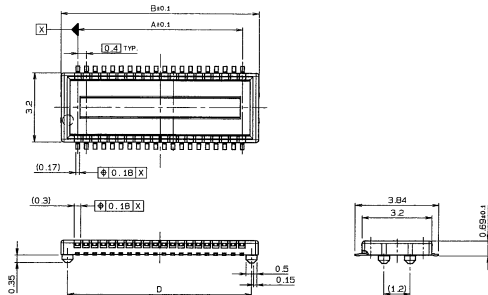

0.4mm Pitch

SERIES

5805

SUPER MICRO CONNECTORS
0.4mm Pitch BtoB H=1.0mm

● プラグ

Plug

極数 NO. OF POS.	A	B	C	D
10	1.6	3.14	4.1	2.5
16	2.8	4.34	5.3	3.7
20	3.6	5.14	6.1	4.5
24	4.4	5.94	6.9	5.3
30	5.6	7.14	8.1	6.5
34	6.4	7.94	8.9	7.3
40	7.6	9.14	10.1	8.5
44	8.4	9.94	10.9	9.3
50	9.6	11.14	12.1	10.5
54	10.4	11.94	12.9	11.3
60	11.6	13.14	14.1	12.5
64	12.4	13.94	14.9	13.3
70	13.6	15.14	16.1	14.5
80	15.6	17.14	18.1	16.5

極数 NO. OF POS.	A	B	C
10	5.5	-	12
16	7.5	-	16
20	7.5	-	16
24	7.5	-	16
30	7.5	-	16
34	11.5	-	24
40	11.5	-	24
44	11.5	-	24
50	11.5	-	24
54	11.5	-	24
60	11.5	-	24
64	11.5	-	24
70	11.5	-	24
80	14.2	28.4	32

注文コード/Ordering Code

Part No. 14 5805 xxx 00x 829+

- 0 : 金具無し ボス無し
Without the anchor metal or the boss
 - 1 : 金具無し ボス有り
Without the anchor metal but with the boss
- 極数 Number of contacts

● リセ

Receptacle

極数 NO. OF POS.	A	B	D
10	1.6	4.1	3.2
16	2.8	5.3	4.4
20	3.6	6.1	5.2
24	4.4	6.9	6.0
30	5.6	8.1	7.2
34	6.4	8.9	8.0
40	7.6	10.1	9.2
44	8.4	10.9	10.0
50	9.6	12.1	11.2
54	10.4	12.9	12.0
60	11.6	14.1	13.2
64	12.4	14.9	14.0
70	13.6	16.1	15.2
80	15.6	18.1	17.2