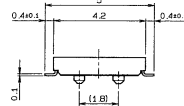

0.4mm Pitch

SERIES

5805

SUPER MICRO CONNECTORS
0.4mm Pitch BtoB H=1.0mm

● プラグ

Plug

極数 NO. OF POS.	A	B	C	D
10	1.6	3.14	4.1	2.5
16	2.8	4.34	5.3	3.7
20	3.6	5.14	6.1	4.5
24	4.4	5.94	6.9	5.3
30	5.6	7.14	8.1	6.5
34	6.4	7.94	8.9	7.3
40	7.6	9.14	10.1	8.5
44	8.4	9.94	10.9	9.3
50	9.6	11.14	12.1	10.5
54	10.4	11.94	12.9	11.3
60	11.6	13.14	14.1	12.5
64	12.4	13.94	14.9	13.3
70	13.6	15.14	16.1	14.5
80	15.6	17.14	18.1	16.5

極数 NO. OF POS.	A	B	C
10	5.5	-	12
16	7.5	-	16
20	7.5	-	16
24	7.5	-	16
30	7.5	-	16
34	11.5	-	24
40	11.5	-	24
44	11.5	-	24
50	11.5	-	24
54	11.5	-	24
60	11.5	-	24
64	11.5	-	24
70	11.5	-	24
80	14.2	28.4	32

注文コード/Ordering Code

Part No. 14 5805 xxx 00x 829+

- 0 : 金具無し ボス無し
Without the anchor metal or the boss
 - 1 : 金具無し ボス有り
Without the anchor metal but with the boss
- 極数 Number of contacts

● リセ

Receptacle

極数 NO. OF POS.	A	B	D
10	1.6	4.1	3.2
16	2.8	5.3	4.4
20	3.6	6.1	5.2
24	4.4	6.9	6.0
30	5.6	8.1	7.2
34	6.4	8.9	8.0
40	7.6	10.1	9.2
44	8.4	10.9	10.0
50	9.6	12.1	11.2
54	10.4	12.9	12.0
60	11.6	14.1	13.2
64	12.4	14.9	14.0
70	13.6	16.1	15.2
80	15.6	18.1	17.2