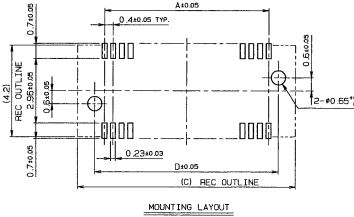

0.4mm Pitch

SERIES

5805

SUPER MICRO CONNECTORS
0.4mm Pitch BtoB H=1.0mm

● プラグ

Plug

極数 NO. OF POS.	A	B	C	D
10	1.6	3.14	4.1	2.5
16	2.8	4.34	5.3	3.7
20	3.6	5.14	6.1	4.5
24	4.4	5.94	6.9	5.3
30	5.6	7.14	8.1	6.5
34	6.4	7.94	8.9	7.3
40	7.6	9.14	10.1	8.5
44	8.4	9.94	10.9	9.3
50	9.6	11.14	12.1	10.5
54	10.4	11.94	12.9	11.3
60	11.6	13.14	14.1	12.5
64	12.4	13.94	14.9	13.3
70	13.6	15.14	16.1	14.5
80	15.6	17.14	18.1	16.5

極数 NO. OF POS.	A	B	C
10	5.5	-	12
16	7.5	-	16
20	7.5	-	16
24	7.5	-	16
30	7.5	-	16
34	11.5	-	24
40	11.5	-	24
44	11.5	-	24
50	11.5	-	24
54	11.5	-	24
60	11.5	-	24
64	11.5	-	24
70	11.5	-	24
80	14.2	28.4	32

注文コード/Ordering Code

Part No. 14 5805 xxx 00x 829+

- 0 : 金具無し ボス無し
Without the anchor metal or the boss
 - 1 : 金具無し ボス有り
Without the anchor metal but with the boss
- 極数 Number of contacts

● リセ

Receptacle

極数 NO. OF POS.	A	B	D
10	1.6	4.1	3.2
16	2.8	5.3	4.4
20	3.6	6.1	5.2
24	4.4	6.9	6.0
30	5.6	8.1	7.2
34	6.4	8.9	8.0
40	7.6	10.1	9.2
44	8.4	10.9	10.0
50	9.6	12.1	11.2
54	10.4	12.9	12.0
60	11.6	14.1	13.2
64	12.4	14.9	14.0
70	13.6	16.1	15.2
80	15.6	18.1	17.2