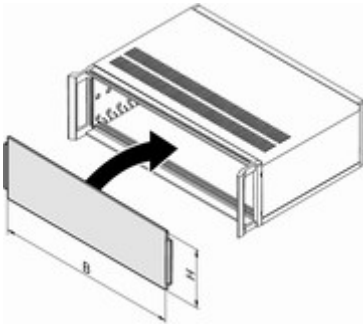

Front panel, self retained**Article number: 34571-608**

- Front panels can also be used as rear panels
- Assembly without screws
- Unshielded
- Secured between side panel and 19" bracket or handle

Delivery quantity:

Item	Qty	Description
1	1	Front panel, aluminium, 2.5 mm. Front: anodised Rear: yellow chromated

Technical data:

Height	Height H	Width	Width B
3 U	128,4 mm	84 HP	427,3 mm

X-ON Electronics

Largest Supplier of Electrical and Electronic Components