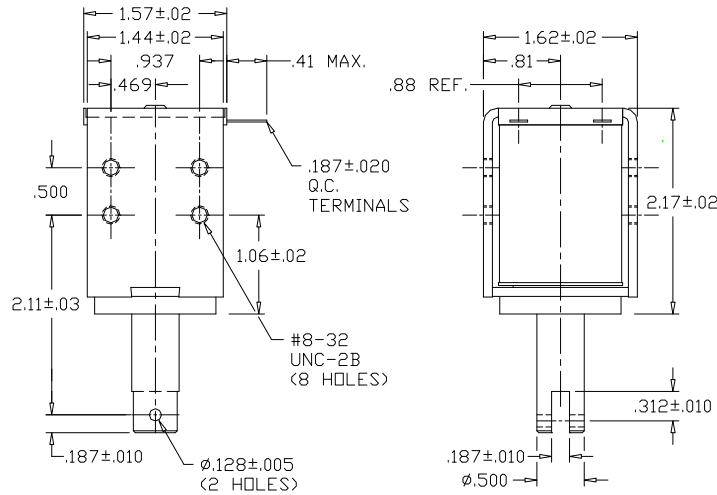

GUARDIAN Electric Manufacturing

ISO 9001 / AS9100 Certified Company

Woodstock, IL 60098 Ph. (815)334-3600 Fax (815)337-0377

Or visit us at our website www.guardian-electric.com

Model 4HD DC Frame Solenoid

Solenoid shown energized and fully seated.

Spring kits are available (consult factory).

Total Weight: 14.1 oz.

Plunger Weight: 2.4 oz.

Model No.	Part No.	Duty Cycle	Voltage	Resistance (Ω)	Power (W)	Current
4HD-I-12D	A420-065433-00	Intermittent	12VDC	4.68	32.3	2.6 A
4HD-C-12D	A420-065432-00	Continuous	12VDC	14.8	10.2	811 mA
4HD-I-24D	A420-065435-00	Intermittent	24VDC	18.9	32	1.27 A
4HD-C-24D	A420-065434-00	Continuous	24VDC	57.5	10.5	417 mA

When ordering, please refer to Part No., as listed above.

Consult factory for custom configurations.

Stroke (in.)	Pull Force (oz.)								Holding Force (oz.)
	0.050	0.125	0.250	0.375	0.500	0.625	0.750	1.000	
Continuous Duty	125	92	50	33	20	10	8	5	204
Intermittent Duty	165	130	85	60	40	30	22	20	235