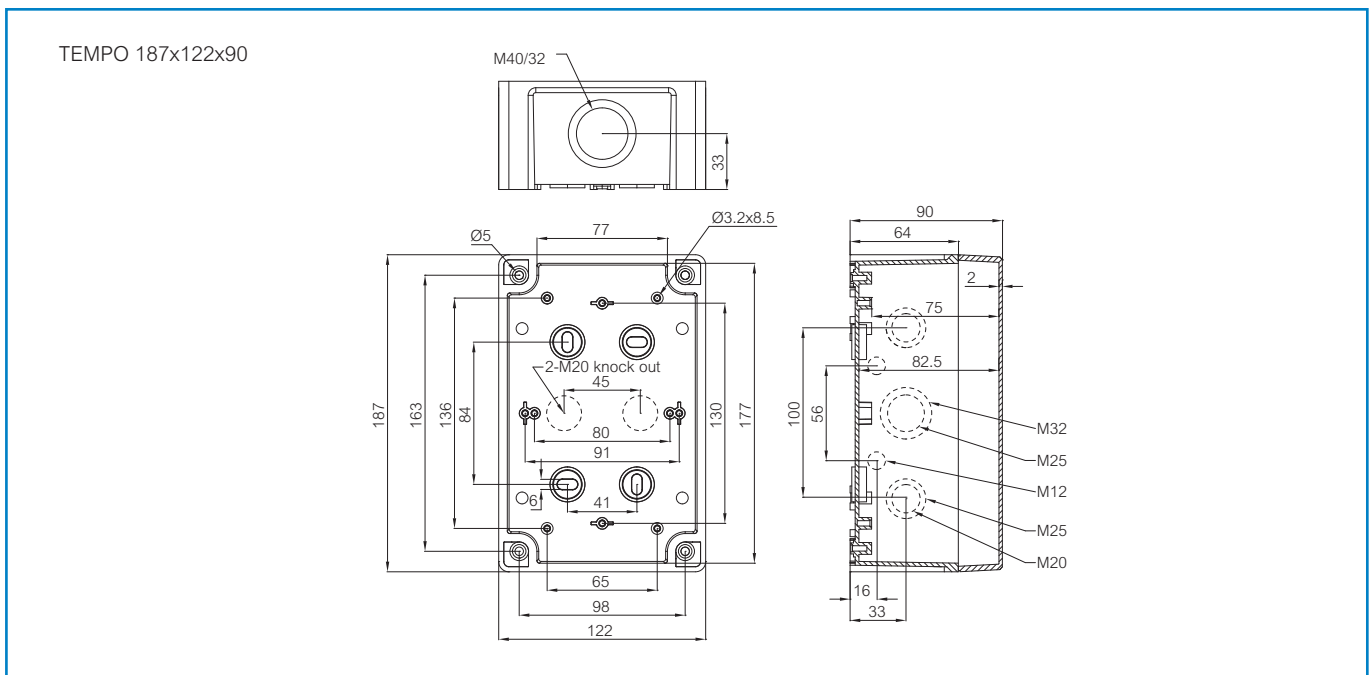

TEMPO TA191209

Order symbol: TA191209
Product nbr: 5814000
Description: Enclosure, ABS
Remarks: Grey cover

EAN: 6418074060723
EI. number:
Finland: 3435682
Electric No. Denmark: 8212035001
Electric No. Sweden: 5814000

Including: Base with PUR gasket and screws for mounting plate/DIN-rail, cover with polyamide cover screws and plastic hinges.

Sample photo

Dimensions:				Accessories:	
Length	Width	Height			
mm:	187	122	90	MIV 10	DIN-35 Mounting rail
inch:	7.4	4.8	3.5	DH-3	DIN-35 Mounting rail
Materials:				FP 10674	
Material:	ABS			DPS 14553	Grey sealing plug set
Base colour:	RAL 7035 -light grey			Rating:	
Cover screws material:	Polyamide			Ingress Protection (EN 60529): IP65	
Cover colour:	RAL 7035 -light grey			Impact Resistance (EN 62262): IK07	
Cover screws colour:	Grey			Electrical insulation: Totally insulated	
Gasket material:	Polyurethane			Halogen free (DIN/VDE 0472, Part 815): 1	
Temperatures:				Flammability Rating: UL 94 HB	
Temperature °C (short term):	-40 ... 80 °C			Glow Wire Test (IEC 695-2-1) °C: 650	
Temperature °C (continuous):	-40 ... 60 °C			Certificates:	
Temperature °F (short term):	-40 ... 175 °F			SGS Fimko	
Temperature °F (continuous):	-40 ... 140 °F				
Accessories:					
MP 1912	Mounting plate				