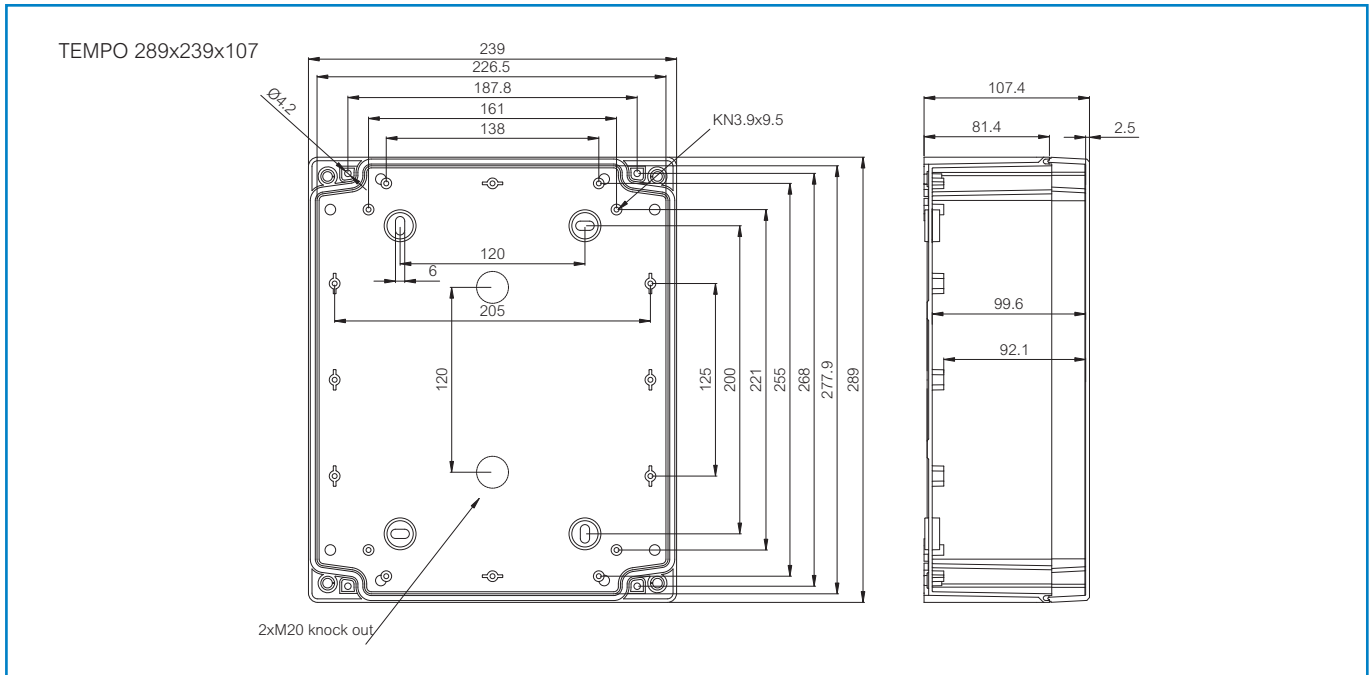

Order symbol: TA292411
Product nbr: 5814003
Description: Enclosure, ABS
Remarks: Grey cover

EAN: 6418074060754
EI. number:
Finland: 3435688
Electric No. Denmark: 8212035069
Electric No. Sweden: 5814003

Including: Base with PUR gasket and screws for mounting plate/DIN-rail, cover with polyamide cover screws and plastic hinges.

Sample photo

Dimensions:	Length	Width	Height	Accessories:
mm:	289	239	107	DR 215 DIN-35 Mounting rail
inch:	11.4	9.4	4.2	DR 265 DIN-35 Mounting rail

Materials:		
DPS 14553		Grey sealing plug set

Material:	ABS
Base colour:	RAL 7035 -light grey
Cover screws material:	Polyamide
Cover colour:	RAL 7035 -light grey
Cover screws colour:	Grey
Gasket material:	Polyurethane

Rating:
Ingress Protection (EN 60529): IP65
Impact Resistance (EN 62262): IK07
Electrical insulation: Totally insulated
Halogen free (DIN/VDE 0472, Part 815): 1
Flammability Rating: UL 94 HB
Glow Wire Test (IEC 695-2-1) °C: 650

Temperatures:
Temperature °C (short term): -40 ... 80 °C
Temperature °C (continuous): -40 ... 60 °C
Temperature °F (short term): -40 ... 175 °F
Temperature °F (continuous): -40 ... 140 °F

Certificates:
SGS Fimko

Accessories:	
MP 2924	Mounting plate