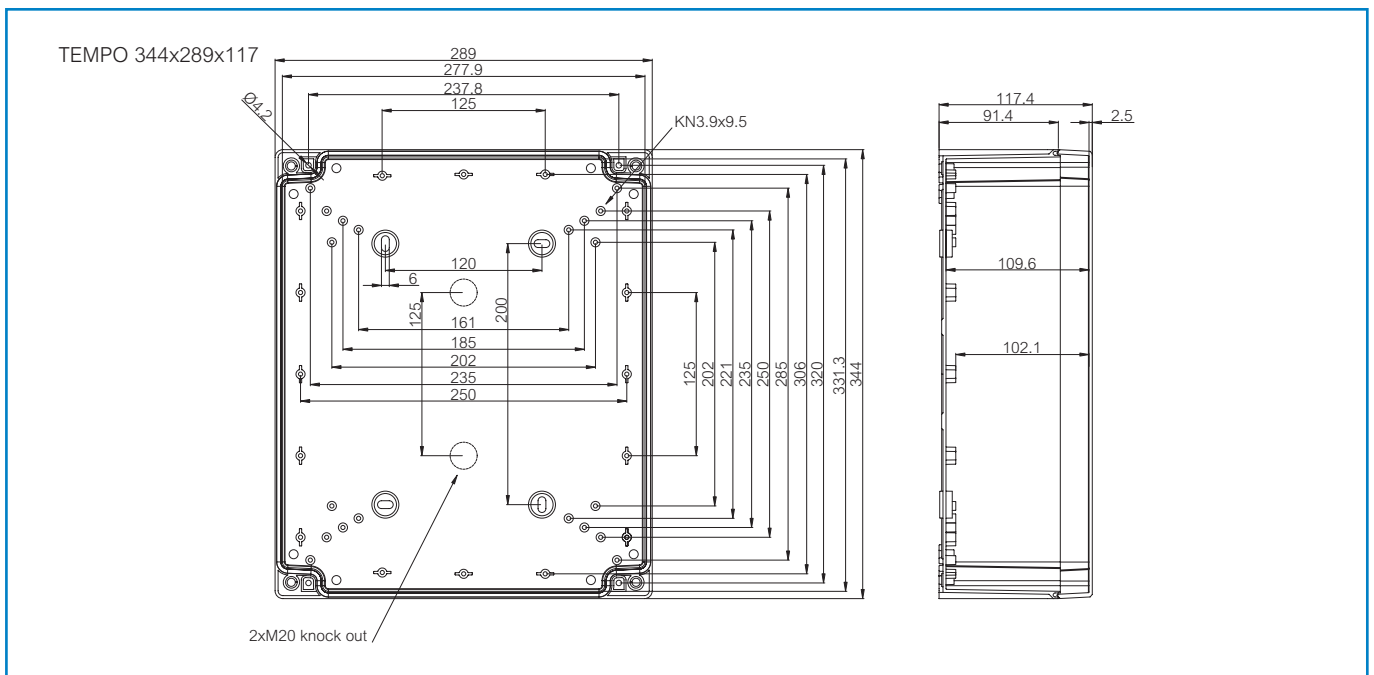

Order symbol: TA342912
Product nbr: 5814004
Description: Enclosure, ABS
Remarks: Grey cover

EAN: 6418074060761
EI. number:
Finland: 3435690
Electric No. Denmark: 8212035085
Electric No. Sweden: 5814004

Including: Base with PUR gasket and screws for mounting plate/DIN-rail, cover with polyamide cover screws and plastic hinges.

Sample photo

Dimensions:	Length	Width	Height	Accessories:	
mm:	344	289	117	ARH 2328	DIN-35 Mounting rail
inch:	13.5	11.4	4.6	DR 316	DIN-35 Mounting rail
Materials:				FP 10674	
Material:	ABS			DPS 14553	Grey sealing plug set
Base colour:	RAL 7035 -light grey			Rating:	
Cover screws material:	Polyamide			Ingress Protection (EN 60529): IP65	
Cover colour:	RAL 7035 -light grey			Impact Resistance (EN 62262): IK07	
Cover screws colour:	Grey			Electrical insulation: Totally insulated	
Gasket material:	Polyurethane			Halogen free (DIN/VDE 0472, Part 815): 1	
Temperatures:				Flammability Rating: UL 94 HB	
Temperature °C (short term):	-40 ... 80 °C			Glow Wire Test (IEC 695-2-1) °C: 650	
Temperature °C (continuous):	-40 ... 60 °C			Certificates:	
Temperature °F (short term):	-40 ... 175 °F			SGS Fimko	
Temperature °F (continuous):	-40 ... 140 °F				
Accessories:					
MP 3429	Mounting plate				