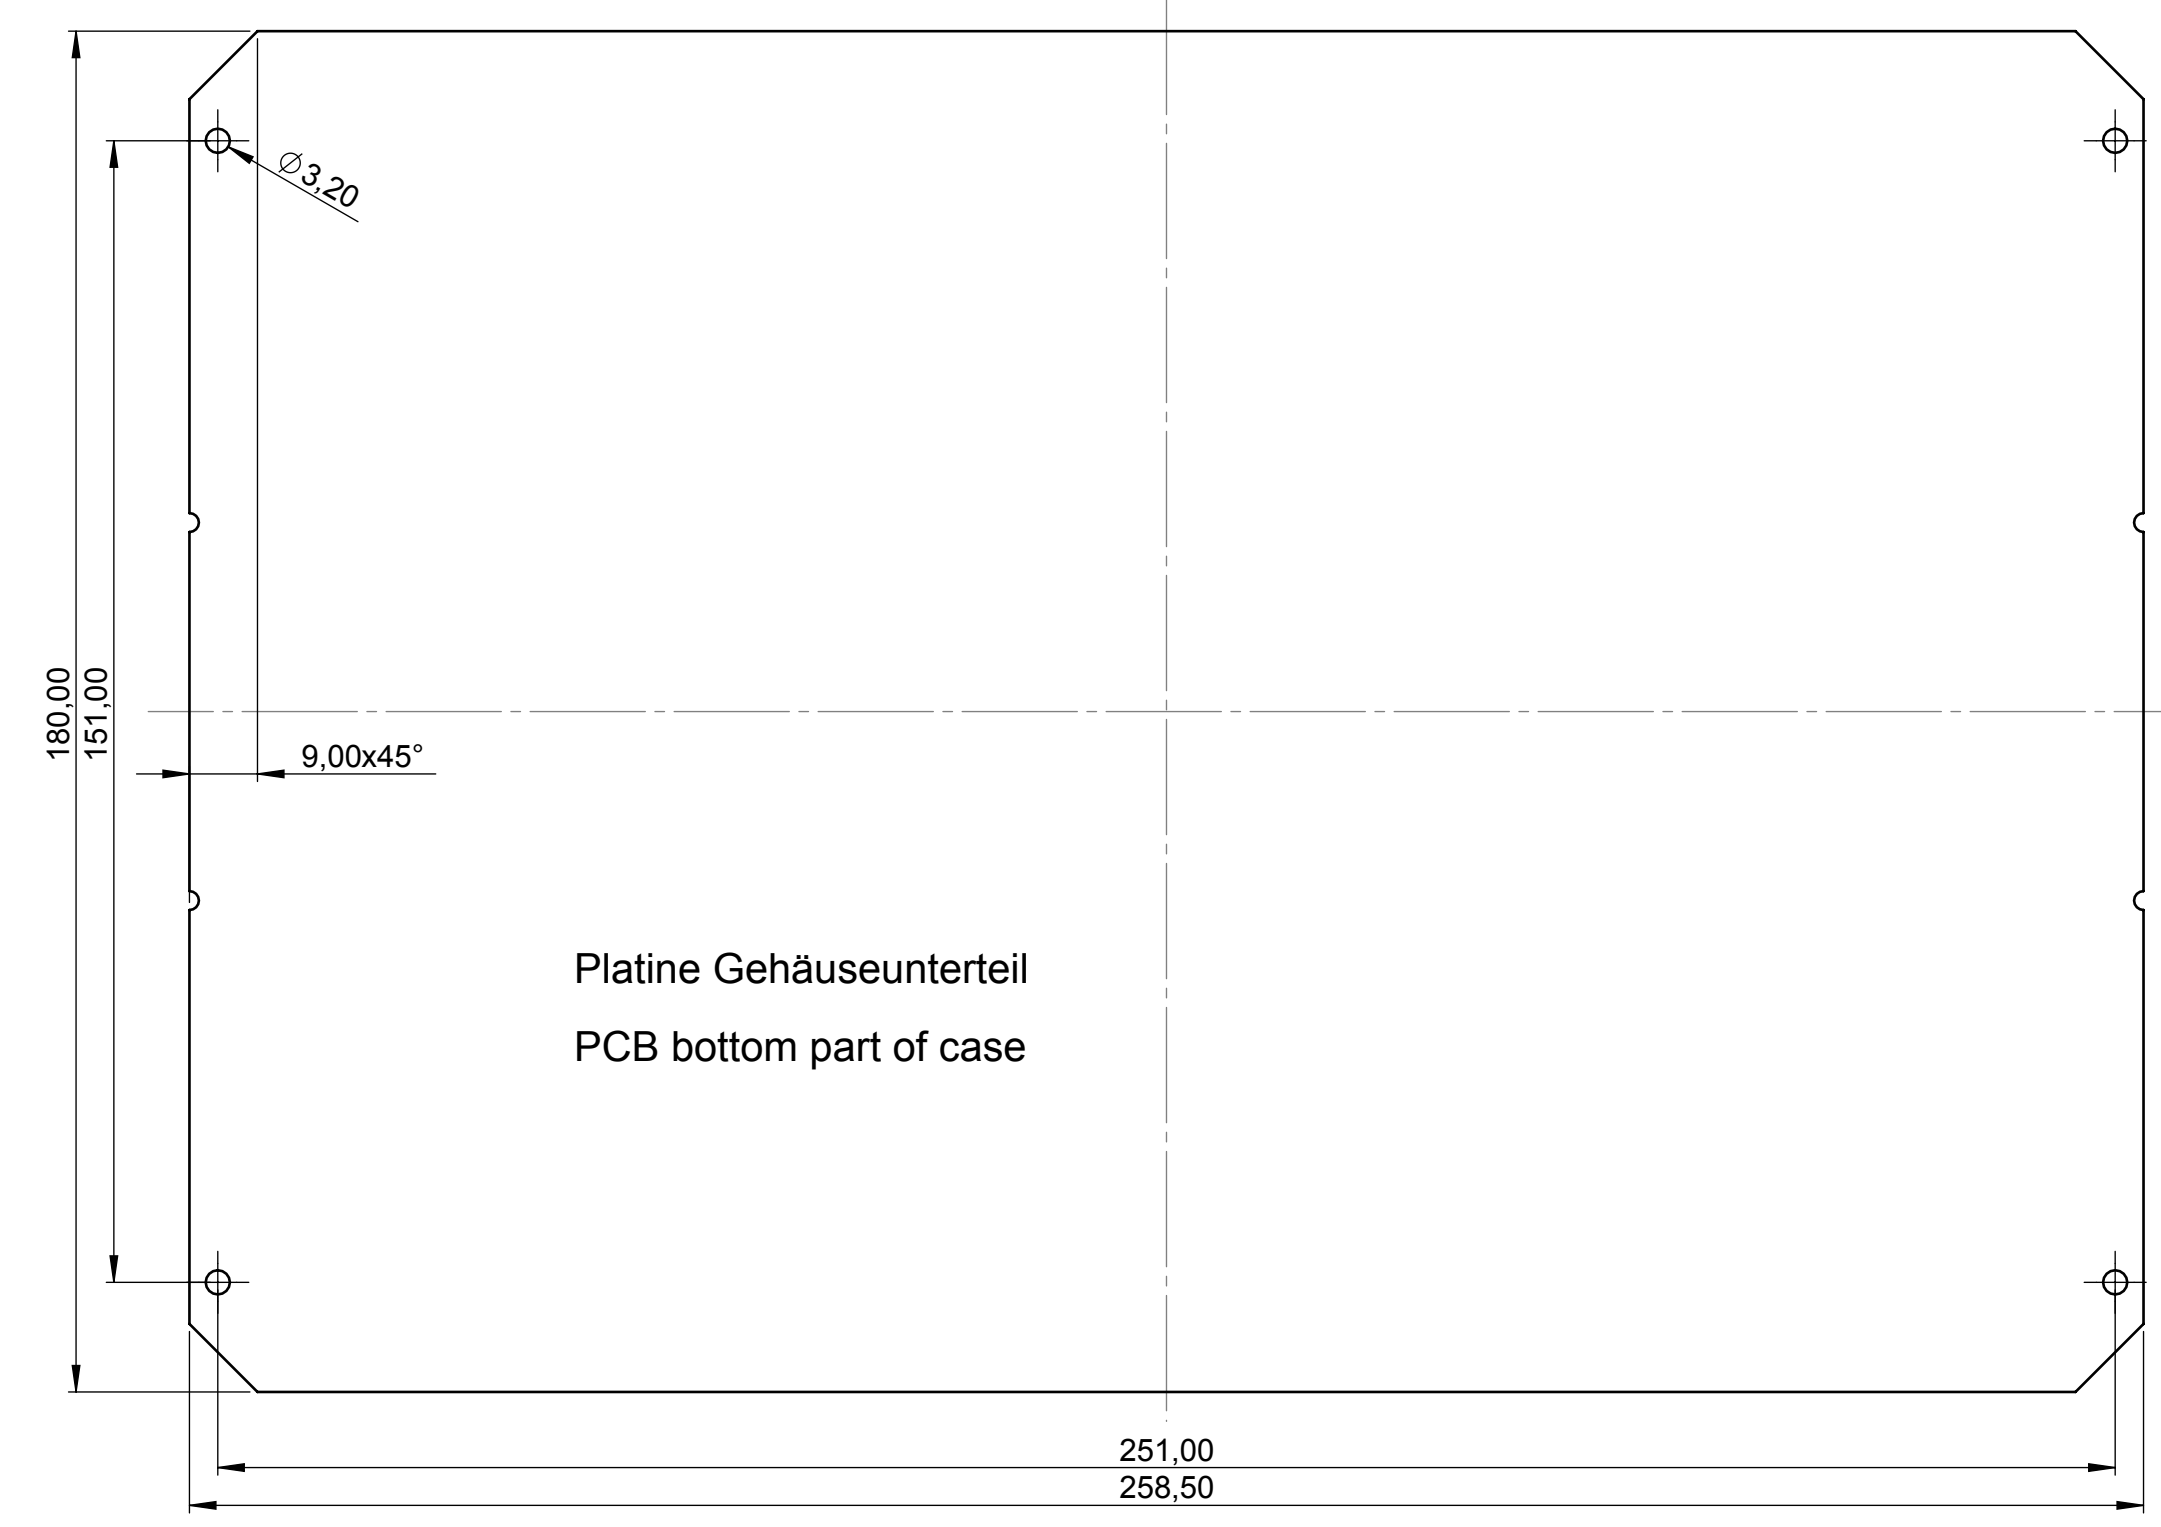

**B 40 46 167 mit Gehäuseoberteil
with top part**

X-ON Electronics

Largest Supplier of Electrical and Electronic Components

Click to view similar products for [Enclosures, Boxes, & Cases](#) category:

Click to view products by [OKW](#) manufacturer: