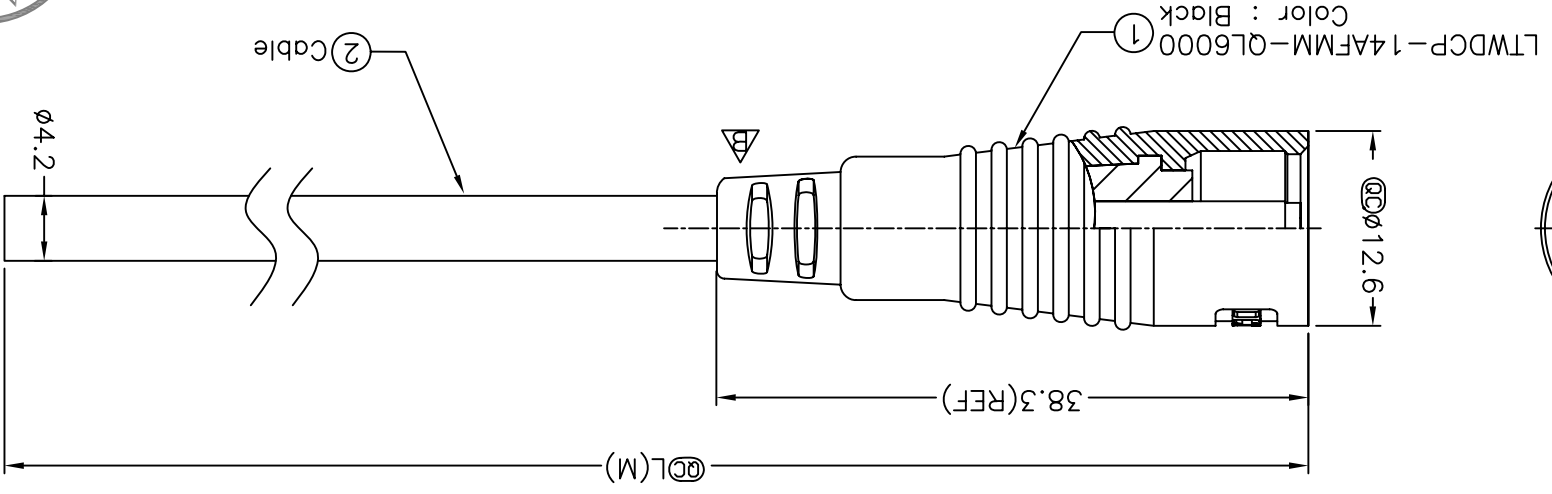

THIS DOCUMENT IS SUBJECT TO CHANGE WITHOUT NOTICE. IT IS CONFIDENTIAL AND A PROPERTY OF Amphenol LTW. DISCLOSURE TO THIRD PARTY HAS TO BE AUTHORIZED BY Amphenol LTW.

8 FMW10702-01-01A2

REV. B LEN-0A0331~335		DATE 2010/10/26		SIGN Zhang Xing		DESCRIPTION Change View. and Note	
ITEM NO		DRAWN BY Zhang Xing		DATE 2010/10/26		DWG NO LTWDCP-14AFMM-QL64XX	
CUSTOMER		APPROVED BY Can		DATE 2010/10/26		DATE 2010/10/26	

Amphenol LTW
安費諾亮泰企業股份有限公司

UNIT:mm		TOLERANCE ±0.5mm	
TITLE DC Power Plug Quick Type		SCALE Free	
SHEET 1 OF 1		REV. B	
SIZE A4		@C: Inspection Item	

- Note:
- * @Important Dimension.
 - * Waterproof Rate: IP66
 - * Power Plug: $\phi 3.5$ mm
 - * Cable: UL2464 24AWG*2C+D+AL,Black
 - * UV Resistant,OD=4.2 mm
 - * Cable Length Tolerance: 01M:±40mm
 - 02M~05M:±60mm
 - 06M~10M:±100mm
 - 11M~30M:±200mm
 - 31M~99M:±500mm

LTWDCP-14AFMM-QL64 XX
 XX: 01~99Meters
 01: 01Meter
 02: 02Meters
 99: 99Meters
 Cable Length(L):01~99Meters

Pin Out	
Wire Color	Conn.
Red	+
Black	-

Pin Assignments

X-ON Electronics

Largest Supplier of Electrical and Electronic Components