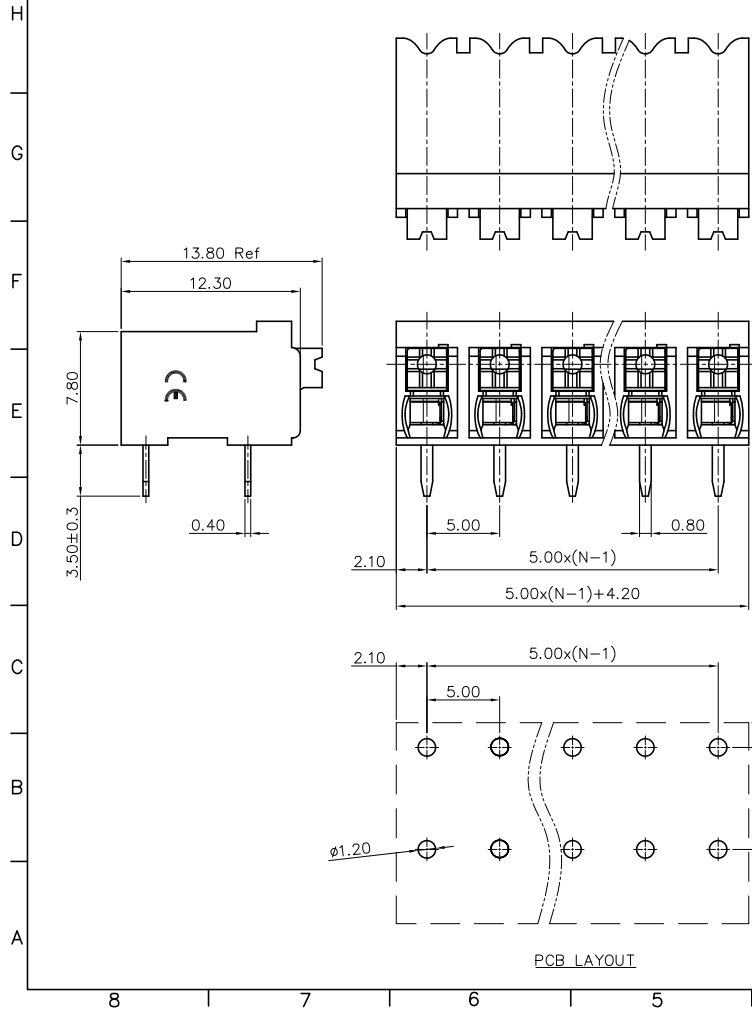

REVISION RECORD				
REV	ECN	DESCRIPTION	DRFT	DATE

NOTES1:
 UL Standard
 1.Rated voltage/current : 300V / 12A
 2.Withstanding voltage : AC1600V/1Min.
 3.Wire range : 24~16AWG
 IEC Standard

1.	Pollution Degree		
	2	2	3
Overvoltage Category	II	III	III
Rate Impulse Voltage(KV)	4.0KV	4.0KV	4.0KV
Rate Voltage(V)	500V	320V	250V
Rate Current(A)	17.5A		

2.Wire range : 0.2~1.5mm²
 NOTES2:
 1.Dimension shall be interpreted per ASME Y14.5-2009
 2.Pitch : 5.00mm, Poles : N=02~24P
 3.Stripping length : 8~9mm
 4.Operating temperature: -40°C~+130°C
 5.Undimensioned tolerances:

Pitch range in mm	Nominal dimension range in mm					Tolerance
	Over 6	Over 10	Over 30	Over 60	Over 100	
TO 6	TO 10	TO 30	TO 60	TO 100	TO 150	0.1/10
±0.15	±0.20	±0.30	±0.50	±1.00	±1.30	±2'

6.RoHS Compliance

PART NO.:	/			NINGBO DEGSON ELECTRICAL CO., LTD		
APPD:	/			NAME: DG212R-THR-5.0-XXP-1Y-00A(H)		
CHKD:	/			TITLE: CUSTOMER DRAWING		
DRFT:	/			DRAWING NO.:		REV
THIRD ANGLE PROJECTION				DO NOT SCALE DRAWING		DO
				MM (NCH)	SCALE	1/1