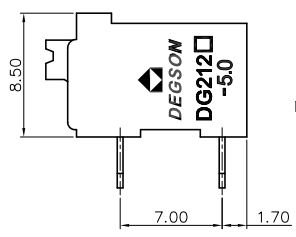

REVISION RECORD				
REV	ECN	DESCRIPTION	DRFT	DATE

NOTES1:
 UL Standard
 1.Rated voltage/current : 300V / 12A
 2.Withstanding voltage : AC1600V/1Min.
 3.Wire range : 24~16AWG
 IEC Standard

1.	Pollution Degree		
	2	2	3
Overvoltage Category	II	III	III
Rate Impulse Voltage(KV)	4.0KV	4.0KV	4.0KV
Rate Voltage(V)	500V	320V	250V
Rate Current(A)	17.5A		

2.Wire range : 0.2~1.5mm²
 NOTES2:
 1.Dimension shall be interpreted per ASME Y14.5-2009
 2.Pitch : 5.00mm, Poles : N=02~24P
 3.Stripping length : 8~9mm
 4.Operating temperature: -40°C~+130°C
 5.Undimensioned tolerances:

Pitch range in mm	Nominal dimension range in mm					Tolerance
	Over 6	Over 10	Over 30	Over 60	Over 100	
TO 6	TO 10	TO 30	TO 60	TO 100	TO 150	0.1/10
±0.15	±0.20	±0.30	±0.50	±1.00	±1.30	±2'

6.RoHS Compliance

PART NO.:	/			NINGBO DEGSON ELECTRICAL CO., LTD		
APPD:	/			NAME: DG212R-THR-5.0-XXP-1Y-00A(H)		
CHKD:	/			TITLE: CUSTOMER DRAWING		
DRFT:	/			DRAWING NO.:		REV
THIRD ANGLE PROJECTION				DO NOT SCALE DRAWING		DO
				MM (NCH)	SCALE	1/1