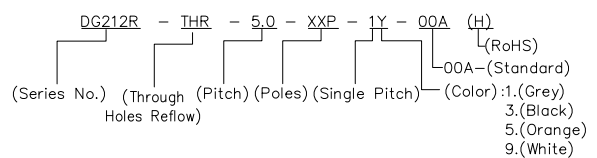

NOTES1:
UL Standard
1.Rated voltage/current : 300V / 12A
2.Withstanding voltage : AC1600V/1Min.
3.Wire range : 24~16AWG
IEC Standard

1.	Pollution Degree		
	2	2	3
Overvoltage Category	II	III	III
Rate Impulse Voltage(KV)	4.0KV	4.0KV	4.0KV
Rate Voltage(V)	500V	320V	250V
Rate Current(A)	17.5A		

2.Wire range : 0.2~1.5mm²
NOTES2:
1.Dimension shall be interpreted per ASME Y14.5-2009
2.Pitch : 5.00mm, Poles : N=02~24P
3.Stripping length : 8~9mm
4.Operating temperature: -40°C~+130°C
5.Undimensioned tolerances:

Pitch range in mm	Nominal dimension range in mm					Tolerance
	Over 6	Over 10	Over 30	Over 60	Over 100	
TO 6	TO 10	TO 30	TO 60	TO 100	TO 150	0.1/10
±0.15	±0.20	±0.30	±0.50	±1.00	±1.30	±2'

6.RoHS Compliance