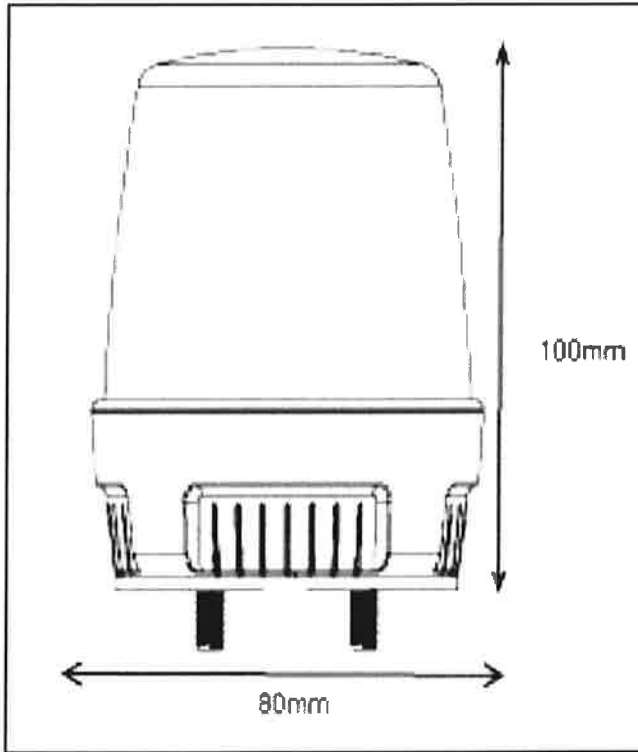

Date of approval

2015-04-21

Approved by

JAB

Supplier part no revised.

- 360° Visibility
- 65-75 FPM
- Flashing and continuously lit modes
- Clear lens with coloured LEDs
- Operating temperature -20°C to +55°C
- High voltage transient and polarity reversal protection fitted
- Polycarbonate base and lens
- IP67 when installed correctly
- CE