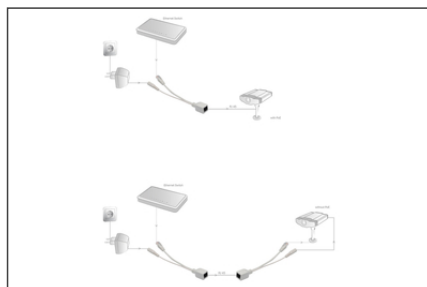

Weitere Anwendungsbilder: