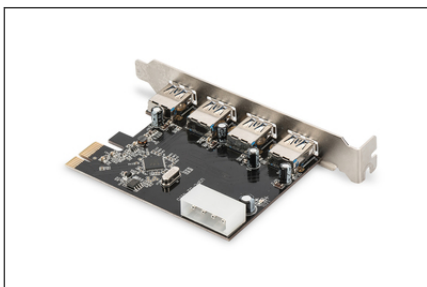

More images: