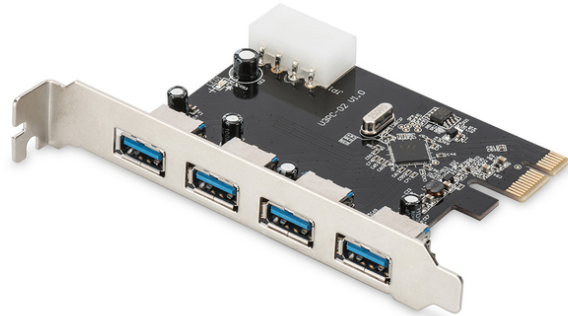

# DIGITUS 4-Port USB 3.0 PCI Express Add-on Card

DS-30221-1  
EAN 4016032448082

**USB 3.0, 4 Port, PCI Express Add-On card 4 Ports A/F External, VL805 chipset VL805 chipset**

The performance boost for the new generation of ultra fast USB peripherals

**Data transfer rate up to 5 Gbps**

- 4x USB 3.0 ports
- Downward compatible to USB 2.0/1.1 devices
- Supported data transfer rates: Super-Speed (5Gbps), High-Speed (480Mbps), Full-Speed (12Mbps) and Low-Speed (1.5Mbps)
- Supports plug and play and hot swapping
- Compliant with PCI-Express Specification v2.0 and backward compatible with PCI-Express 1.x