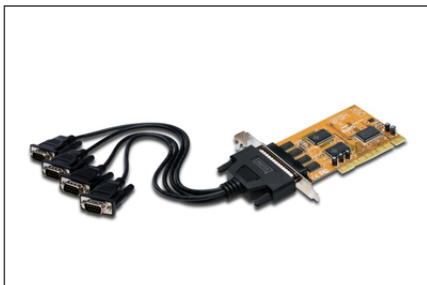

More images: