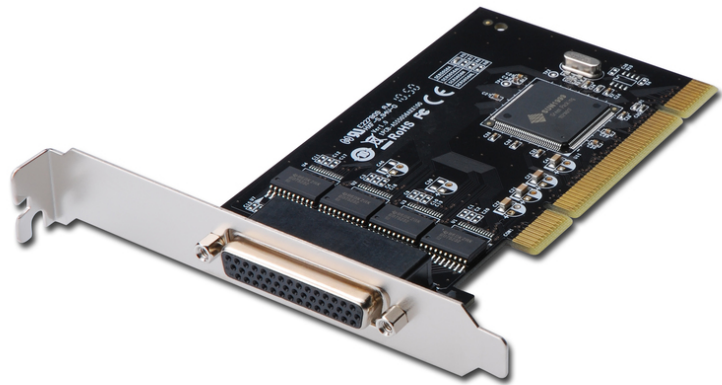

DIGITUS 4-Port Serial interface card, PCI

DS-33002-1
EAN 4016032278528

Serial I/O, 4-Port, PCI Add-On Card 4 X DSUB 9 M, Slot Bracket SUN1999 chipset

Perfect for connecting serial modems, PDAs, digital cameras, printers, ISDN terminal adapters and more

- 4 x DSUB 9, serial ports, male
- Chipset: SUN1999
- Data transfer rate up to 921,600bps

- Universal PCI interface 3.3V & 5V, 32-bit/64-bit
- Plug and play
- Supports Windows 10, 8.1, 8, 7, Vista, XP and Linux