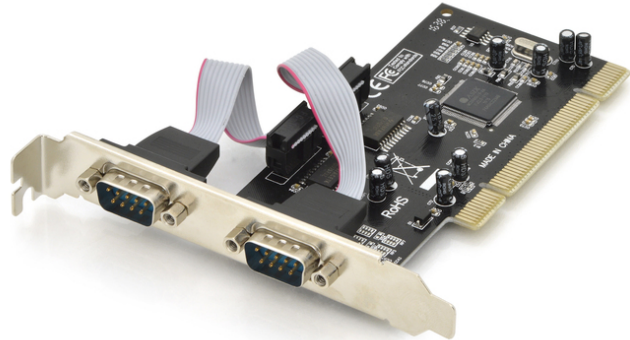

DIGITUS 2-Port Serial PCI Card

DS-33003
EAN 4016032309369

Serial I/O, 2-Port, PCI Add-On Card 2 X DB9 M, Slot Bracket MCS9865 chipset

This PCI based serial Add-On card allows you to turn a PCI slot into two RS232 (DB9) serial ports. Based on a native single chip design reduces the load applied to the CPU by as much as 48% over conventional serial cards.

Perfect for connecting serial modems, PDAs, digital cameras, printers, ISDN terminal adapters and many more

- Compliant with PCI Local Bus specifications, Revision 2.3, 32-bit bus
- Supports 2x UART serial ports
- Easy plug and play
- Built-in 16C450/550 compatible UART

- On chip 256 byte FIFOs in transmit and receive path of each serial port
- Serial data transfer rate up to 115,200bps
- Connectors 2x DB9 male serial connectors
- Operating temperature: 0 °C - 85 °C
- Operating humidity: 25% - 65% RH (non-condensing)
- Supports Windows 10, 8.1, 8, 7, Vista, XP and Linux