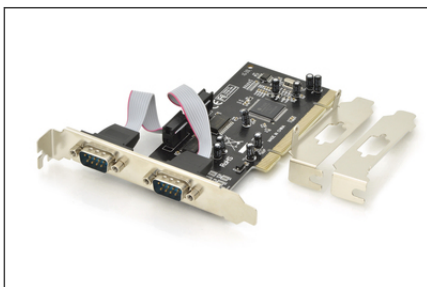

More images: