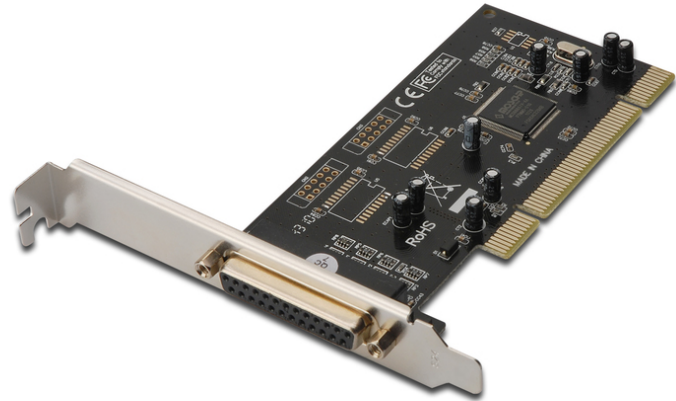

DIGITUS 2 Ser. / 1 Par. interface card, PCI

DS-33040-1
EAN 4016032309376

Serial/Parallel I/O, 2/1-Port, PCI Add-On Card 2 X DB9 M Ser, 1 XDB25 F Par, Slot Bracket-LPBrack MCS9865 chipset

Perfect for connecting any parallel or serial device including printers, scanners and ISDN terminal adapters

With Low Profile Brackets

- Multi I/O PCI card
- 2x DSUB 9, serial ports, male, UART16C450/550
- 1x DSUB 25, parallel port, jack
- Chipset: MCS9865
- Serial data transfer rate up to 115,200bps
- Parallel data transfer rate up to 1.5Mbps
- Supports standard parallel port (SPP), enhanced parallel port (EPP) & enhanced capability port (ECP)

- Compliant with PCI Local Bus specifications, Revision 2.3, 32-bit bus
- Easy plug and play
- Automatic assignment of IRQ and I/O addresses
- Operating temperature: 0 °C - 85 °C
- Operating humidity: 25% - 65% RH (non-condensing)
- Supports Windows 10, 8.1, 8, 7, Vista, XP and Linux