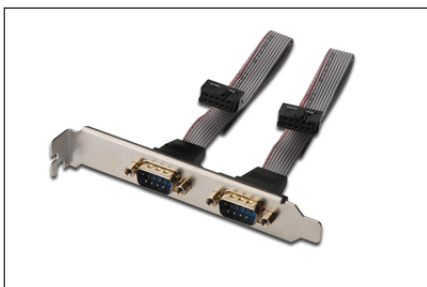

More images: