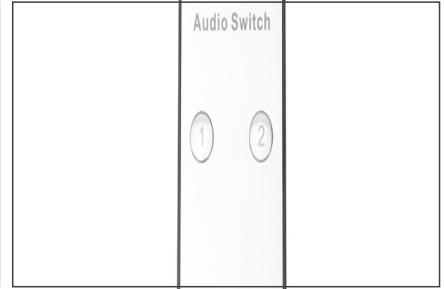

Weitere Anwendungsbilder: