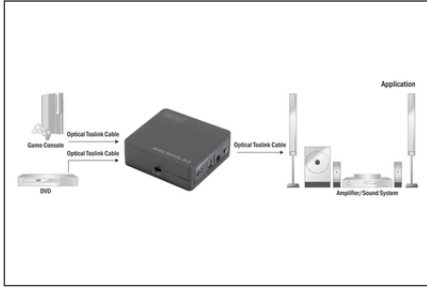

Weitere Anwendungsbilder: