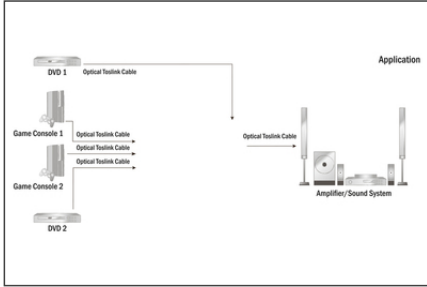

Weitere Anwendungsbilder: