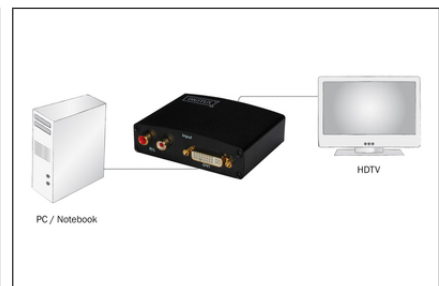

Weitere Anwendungsbilder: