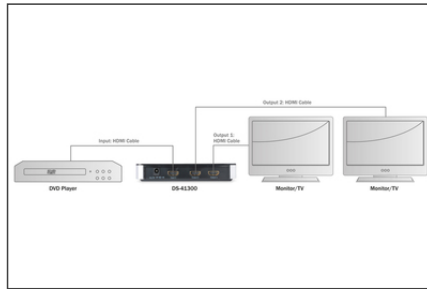

Weitere Anwendungsbilder: