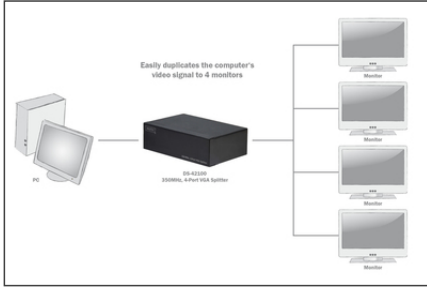

Weitere Anwendungsbilder: