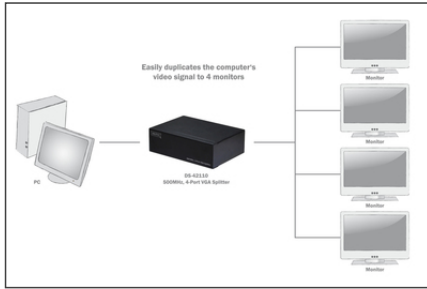

Weitere Anwendungsbilder: