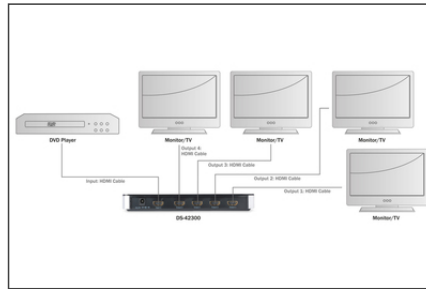

Weitere Anwendungsbilder: