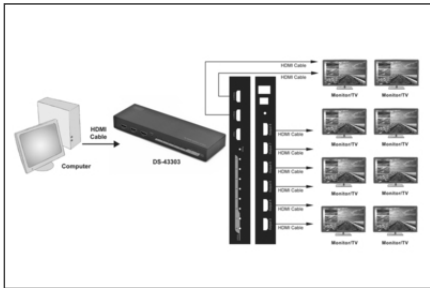

Weitere Anwendungsbilder: