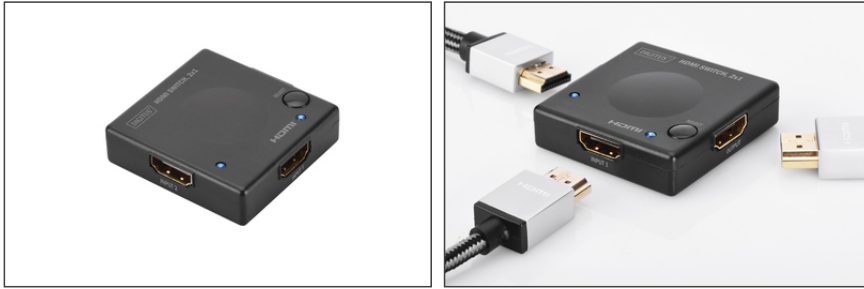

Weitere Anwendungsbilder: