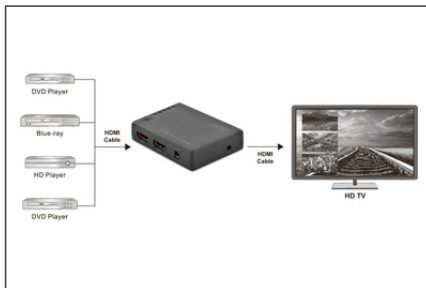

Weitere Anwendungsbilder: