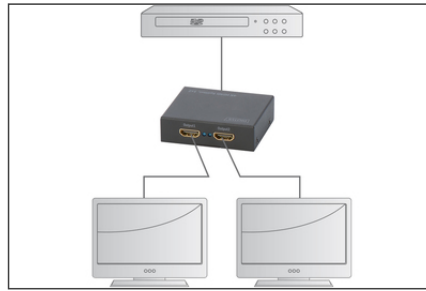

Weitere Anwendungsbilder: