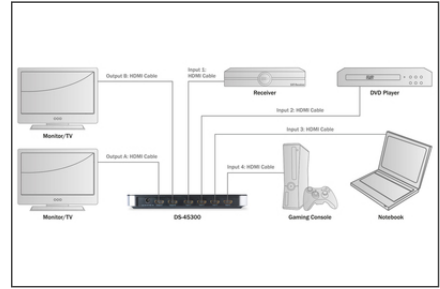

Weitere Anwendungsbilder: