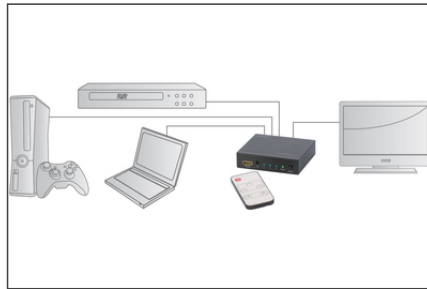

Weitere Anwendungsbilder: