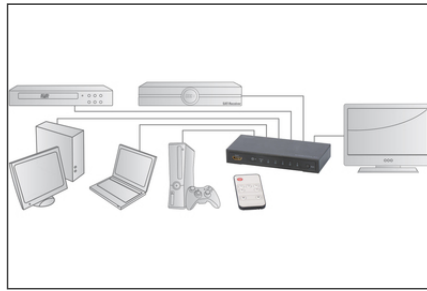

Weitere Anwendungsbilder: