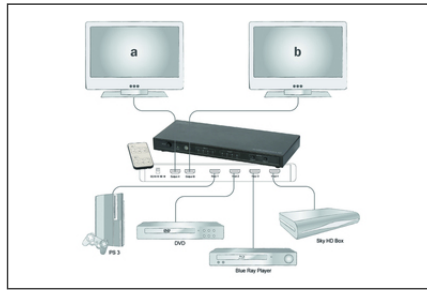

Weitere Anwendungsbilder: