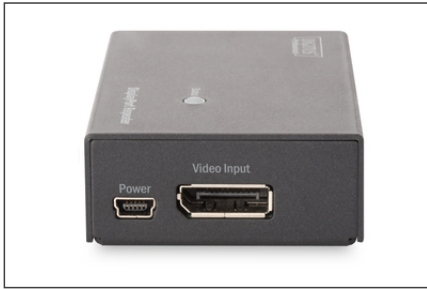

Weitere Anwendungsbilder: