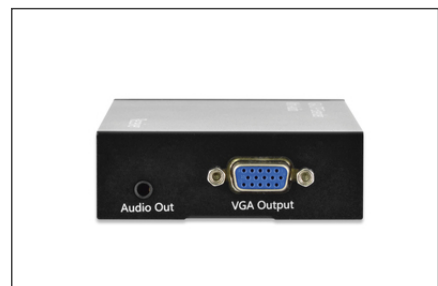

Weitere Anwendungsbilder: