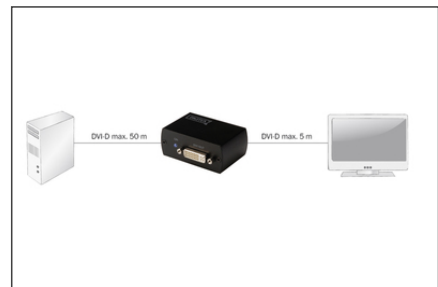

VIDEO VERLÄNGERUNGEN
VIDEO EXTENSIONS

M = Meter / meters

Model	Resolution	Distance
DS-54901	1080p	50 M
DS-54901	1920 x 1200	50 M
DS-54901	1080p	50 M
DS-54901	1920 x 1200	50 M
DS-54901	1080p	50 M
DS-54901	1920 x 1200	50 M
DS-54901	1080p	50 M
DS-54901	1920 x 1200	50 M
DS-54901	1080p	50 M
DS-54901	1920 x 1200	50 M