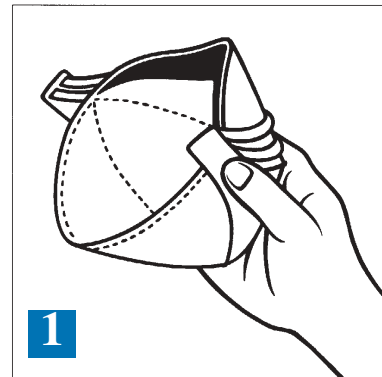

## 3M™ 9312 Valved Dust / Mist Respirator

1. Noseclip is located in top panel. Preform noseclip by gently bending at centre. Hold respirator in hand and pull out bottom panel to form cup.

2. Turn respirator over to expose headbands.