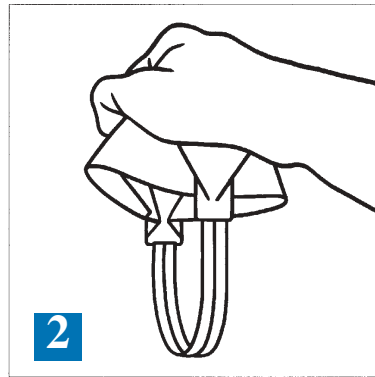

## 3M™ 9312 Valved Dust / Mist Respirator

1. Noseclip is located in top panel. Preform noseclip by gently bending at centre. Hold respirator in hand and pull out bottom panel to form cup.

2. Turn respirator over to expose headbands.

3. Cup respirator under chin. Ensure the two straps are separated and pull the straps over the head.

4. Locate the lower strap below the ears and the upper strap across the crown of the head. Adjust top and bottom panels for a comfortable fit.

5. Using both hands, mould noseclip to the shape of the lower part of the nose. **DO NOT** pinch the nosepiece using only one hand as this may result in less effective respirator performance.

**If you cannot achieve a proper fit do not enter contaminated area. See your supervisor.**