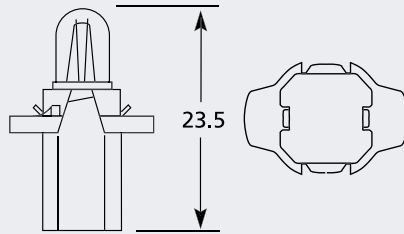

B8.3d Tacho Bulb

Part No.	+ Packaging Options	ECE	Volts	Watts	Base	Description / Information	Base Colour
EBO371	SB TB SC		12v	1.2w	B8.3d	Black	■
EBO372	SB TB		12v	2w	B8.3d	White	■
EBO529	SB TB		24v	1.2w	B8.3d	Grey	■