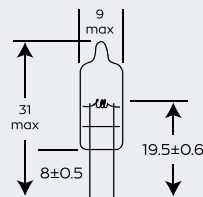

G4 Miniature Halogen

Part No.	+ Packaging Options	ECE	Volts	Watts	Base	Description / Information	Colour
EBO569	SB		12v	5w	G4		□
EBO570	SB		12v	10w	G4		□
EBO573	SB		12v	20w	G4		□