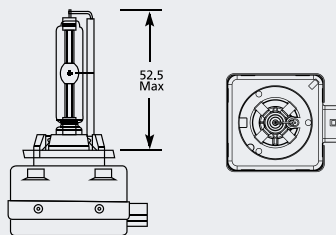

D1S PK32d-2 Xenon HID

Part No.	+ Packaging Options	ECE	Volts	Watts	Base	Description / Information	Colour
EB0101	SB	D1S	85v	35w	PK32d-2	Ⓔ Marked	□
EB1101	SR	D1S	85v	35w	PK32d-2	Ⓔ Marked / Upgrade Blue Tint / 6000k	■
EB1901	SR		85v	35w	PK32d-2	Off-road / Upgrade Blue Tint / 7000k	■