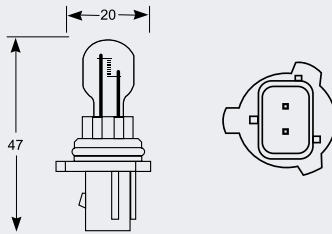

PSX26W Globe Standard Bulb

Part No.	+ Packaging Options	ECE	Volts	Watts	Base	Description / Information	Colour
EB0195	SB	PSX26W	12v	26w	PSX26W	Ⓔ Marked	☐