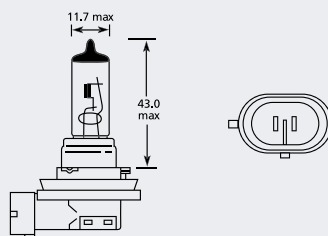

H11 PGJ19-2 Halogen

Part No.	+ Packaging Options	ECE	Volts	Watts	Base	Description / Information	Colour
EBO711	SB SC	H11	12v	55w	PGJ19-2	ⓔ Marked	☐
EBO458	SB	H11	24v	70w	PGJ19-2	ⓔ Marked	☐
EBO459	SB	H11	24v	70w	PGJ19-2	ⓔ Marked / Heavy Duty	☐

Packaging Option Codes SB Single Box TB Trade Box (x10) SC Single Clam TC Twin Clam SR Single Retail Box TR Twin Retail Box

Add option code to the end of the part number for packaging specific number. Example: EBO477SB is EBO477 in a single box