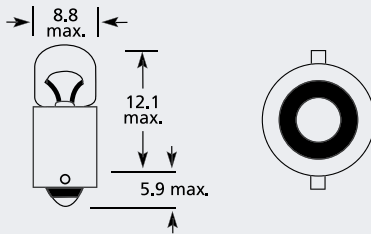

Add option code to the end of the part number for packaging specific number.

Example: EBO477**SB** is EBO477 in a single box

BA9s MCC Tubular Panel / Indicator Bulb

Part No.	+ Packaging Options	ECE	Volts	Watts	Base	Description / Information	Colour
EBO287	SB TB		6v	2w	Ba9s		<input type="checkbox"/>
EBO288	SB TB		12v	2w	Ba9s	Tubular	<input type="checkbox"/>
EBO289	SB TB		24v	2w	Ba9s		<input type="checkbox"/>