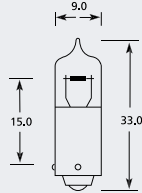

H21W / HY21W BAY9s Miniature Halogen

Part No.	+ Packaging Options	ECE	Volts	Watts	Base	Description / Information	Colour
EBO392	SB	HY21W	12v	21w	BAY9s	ⓔ Marked	☐
EBO436	SB TB	H21W	12v	21w	BAY9s	ⓔ Marked	☐
EBO435	SB TB	H21W	24v	21w	BAY9s	ⓔ Marked	☐