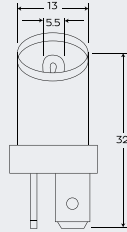

B9d Tacho Bulb

Part No.	+ Packaging Options	ECE	Volts	Watts	Base	Description / Information	Base Colour
EBO541	TB		24v	1.5w	B9d	White	■