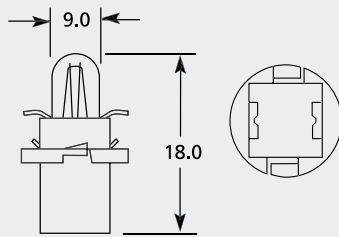

EBSN1 / EBSN7 Tacho Bulb

Part No.	+ Packaging Options	ECE	Volts	Watts	Base	Description / Information	Base Colour
EBO518	TB		24v	1.2w	EBSN1	Grey	■
EBO519	TB		24v	1w	EBSN7	Yellow	■