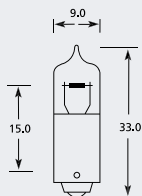

BA9s MCC (Miniature Centre Contact) Miniature Halogen

Part No.	+ Packaging Options	ECE	Volts	Watts	Base	Description / Information	Colour
EBO391	SB TB		12v	5w	Ba9s MCC		☐
EBO390	SB TB		12v	10w	Ba9s MCC		☐
EBO433	SB TB SC		12v	20w	Ba9s MCC		☐