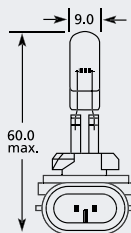

Part No.	+ Packaging Options	ECE	Volts	Watts	Base	Description / Information	Colour
EBO894	SB		12v	37.5w	PGJ13	Right Angled Based	☐
EBO886	SB		12v	50w	PGJ13	Right Angled Based	☐