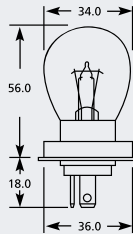

P36t British Pre-Focus Lamp

Part No.	+ Packaging Options	ECE	Volts	Watts	Base	Description / Information	Colour
EB1045	SB SC		12v	50/50w	P36t		☐