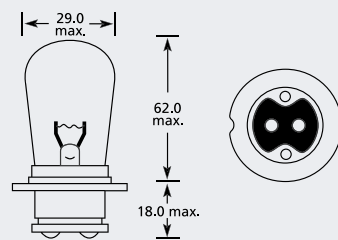

P36d Transverse British Pre-Focus Lamp

Part No.	+ Packaging Options	ECE	Volts	Watts	Base	Description / Information	Colour
EBO330	SB		24v	44w	P36d		☐