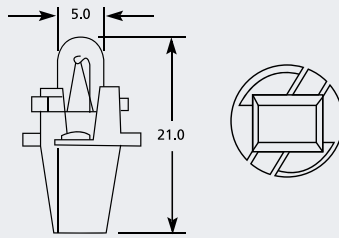

BX2d Tacho Bulb

Part No.	+ Packaging Options	ECE	Volts	Watts	Base	Description / Information	Base Colour
EBO350	SB TB		12v	1.2w	BX2d	Black	■
EBO524	SB		24v	1.2w	BX2d	Black	■