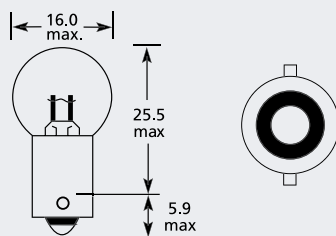

BA9s MCC (Miniature Centre Contact) Standard Bulb

Part No.	+ Packaging Options	ECE	Volts	Watts	Base	Description / Information	Colour
EBO951	SB TB		6v	5w	Ba9s		☐
EBO651	SB TB		12v	2.8w	Ba9s		☐
EBO989	SB TB SC TC		12v	5w	Ba9s		☐
EBO227	SB TB		24v	5w	Ba9s		☐

Packaging Option Codes SB Single Box TB Trade Box (x10) SC Single Clam TC Twin Clam SR Single Retail Box TR Twin Retail Box

Add option code to the end of the part number for packaging specific number. Example: EBO477SB is EBO477 in a single box