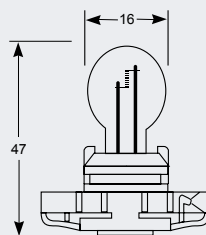

PS19W PG20/1 Globe Standard Bulb

Part No.	+ Packaging Options	ECE	Volts	Watts	Base	Description / Information	Colour
EB0188	SB	PS19W	12v	19w	PG20/1	Ⓔ Marked	□