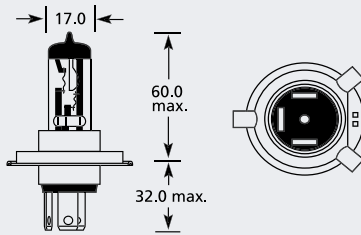

H4 P43t Halogen

Part No.	+ Packaging Options	ECE	Volts	Watts	Base	Description / Information	Colour
EBO905	SB		6v	60/55w	P43t		☐
EBO910	SB		6v	35/35w	P43t		☐
EB1046	SB		12v	35/35w	P43t		☐
EBO911	SB		12v	45/40w	P43t		☐
EBO409	SB	H4	12v	60/55w	P43t	Ⓔ Marked / Heavy Duty	☐
EBO417	SB SC TC	H4	12v	60/55w	P43t	Ⓔ Marked / Long Life Bulb	☐
EBO418	SB	H4	12v	60/55w	P43t	Ⓔ Marked / Premium Bulb	☐
EBO472	SB SC TC	H4	12v	60/55w	P43t	Ⓔ Marked	☐
EB1472		TR	H4	12v	P43t	Ⓔ Marked / Upgrade Blue Tint	☒
EB2472		TR	H4	12v	P43t	Ⓔ / Upgrade Blue Tint & 50% More Light	☒
EB3472		TR	H4	12v	P43t	Ⓔ Marked / Upgrade 50% More Light	☐
EB6472		TR	H4	12v	P43t	Ⓔ Marked / Upgrade 150% More Light	☐
EBO473	SB SC		12v	100/55w	P43t		☐
EBO484	SB		12v	100/80w	P43t		☐
EB1484		TR	12v	100/80w	P43t	Upgrade 100w Off Road	☒
EBO426	SB		12v	100/90w	P43t		☐
EBO490	SB SC		12v	130/90w	P43t		☐
EBO486	SB SC		12v	160/100w	P43t		☐
EBO421	SB		24v	100/90w	P43t		☐
EBO422	SB		24v	130/90w	P43t		☐
EBO419	SB	H4	24v	75/70w	P43t	Ⓔ Marked / Heavy Duty	☐
EBO420	SB	H4	24v	75/70w	P43t	Ⓔ Marked / Premium Bulb	☐
EBO475	SB SC	H4	24v	75/70w	P43t	Ⓔ Marked	☐