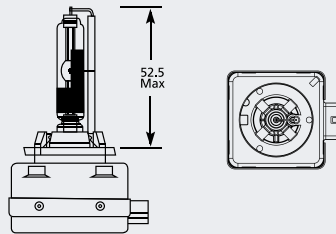

D1R PK32d-3 Xenon HID

Part No.	+ Packaging Options	ECE	Volts	Watts	Base	Description / Information	Colour
EB0001	SB	D1R	85v	35w	PK32d-3	Ⓔ Marked	□