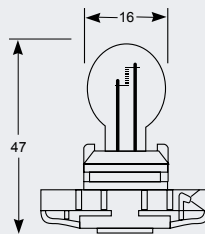

PY24W PGU20/4 Globe Standard Bulb

Part No.	+ Packaging Options	ECE	Volts	Watts	Base	Description / Information	Colour
EB0186	SB	PY24W	12v	24w	PGU20/4	Ⓔ Marked / Amber	■