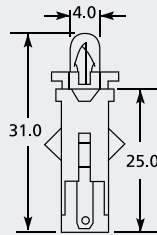

MFJF Tacho Bulb

Part No.	+ Packaging Options	ECE	Volts	Watts	Base	Description / Information	Base Colour
EBO356	SB TB		12v	1.4w	MFJF	Black	■