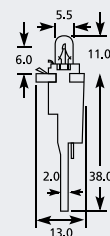

MFHZ Tacho Bulb

Part No.	+ Packaging Options	ECE	Volts	Watts	Base	Description / Information	Base Colour
EBO303	SB TB		12v	1.2w	MFHZ	Black	■

Packaging Option Codes SB Single Box TB Trade Box (x10) SC Single Clam TC Twin Clam SR Single Retail Box TR Twin Retail Box

Add option code to the end of the part number for packaging specific number. Example: EBO477SB is EBO477 in a single box