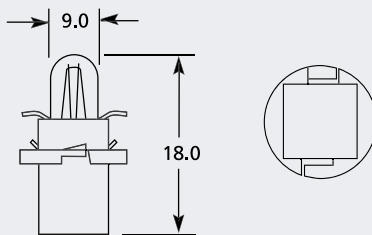

EBSN10 / EBS-N / BAX10D Tacho Bulb

Part No.	+ Packaging Options	ECE	Volts	Watts	Base	Description / Information	Base Colour
EBO517	SB TB		24v	1.2w	EBSN10	Beige	■
EBO559	TB		24v	1.2w	EBS-N	Yellow	■
EBO560	TB		24v	1.2w	BAX10D	Grey	■
EBO561	TB		24v	2.4w	EBSN10	Yellow	■