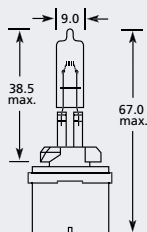

Part No.	+ Packaging Options	ECE	Volts	Watts	Base	Description / Information	Colour
EBO885	SB		12v	50w	PG13		☐