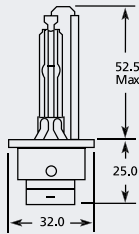

D2S P32d-2 Xenon HID