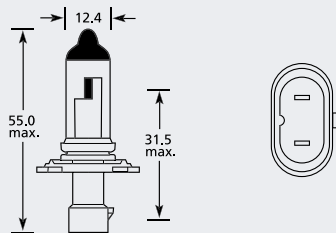

HB4A P22d Halogen

Part No.	+ Packaging Options	ECE	Volts	Watts	Base	Description / Information	Colour
EB9103	SB	HB4A	12v	51w	P22d	ⓔ Marked	☐

HB5 PX29t Halogen

Part No.	+ Packaging Options	ECE	Volts	Watts	Base	Description / Information	Colour
EB9007	SB		12v	60/55w	PX29t		☐
EB9107	SB		12v	100/80w	PX29t		☐