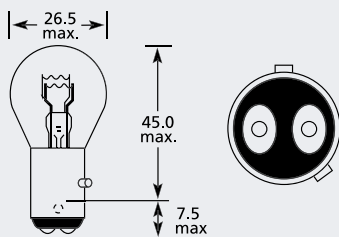

PR21/5W BAW15d SBC (Small Bayonet Cap) Standard Bulb

Part No.	+ Packaging Options	ECE	Volts	Watts	Base	Description / Information	Colour
EBO383	SB TB	PR21/5W	12v	21/5w	BAW15d	Ⓔ Marked / Red	■