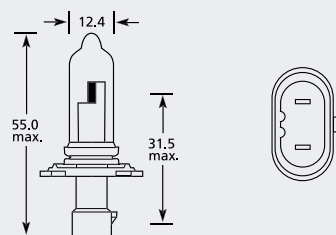

HB3A P20d Halogen

Part No.	+ Packaging Options	ECE	Volts	Watts	Base	Description / Information	Colour
EB9101	SB	HB3A	12v	60w	P20d	Ⓔ Marked	☐

Packaging Option Codes SB Single Box TB Trade Box (x10) SC Single Clam TC Twin Clam SR Single Retail Box TR Twin Retail Box

Add option code to the end of the part number for packaging specific number. Example: EB0477**SB** is EB0477 in a single box