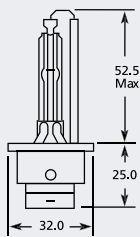

D4S P32d-5 Xenon HID

Part No.	+ Packaging Options	ECE	Volts	Watts	Base	Description / Information	Colour
EB0104	SB	D4S	42v	35w	P32d-5	Ⓔ Marked	☐
EB1104	SR	D4S	42v	35w	P32d-5	Ⓔ Marked / Upgrade Blue Tint / 6000k	☒
EB1904	SR		42v	35w	P32d-5	Off-road / Upgrade Blue Tint / 7000k	☒