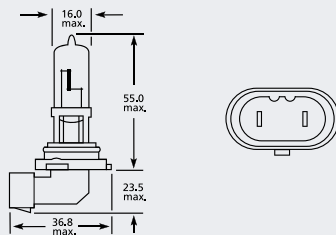

HB3 P20d Halogen

Part No.	+ Packaging Options	ECE	Volts	Watts	Base	Description / Information	Colour
EB9005	SB SC	HB3	12v	60w	P20d	Ⓔ Marked	☐
EB9100	SB		12v	100w	P20d		☐
EB1005	TR	HB3	12v	60w	P20d	Ⓔ Marked / Upgrade Blue Tint	☒
EB3005	TR	HB3	12v	60w	P20d	Ⓔ Marked / Upgrade 50% More Light	☐