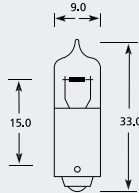

H6W BAX9s Miniature Halogen

Part No.	+ Packaging Options	ECE	Volts	Watts	Base	Description / Information	Colour
EBO434	SB TB SC TC		12v	6w	BAX9s	ⓔ Marked	□