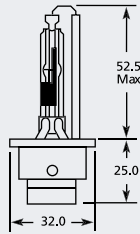

D4R P32d-6 Xenon HID

Part No.	+ Packaging Options	ECE	Volts	Watts	Base	Description / Information	Colour
EB0004	SB	D4R	42v	35w	P32d-6	Ⓔ Marked	☐