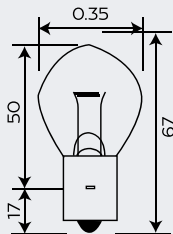

BA20s Classic Lamp

Part No.	+ Packaging Options	ECE	Volts	Watts	Base	Description / Information	Colour
EBO399	SB		12v	35w	BA20s		☐