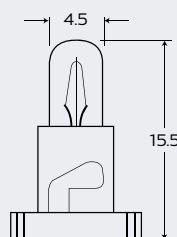

T5 Tacho Bulb

Part No.	+ Packaging Options	ECE	Volts	Watts	Base	Description / Information	Base Colour
EBO321	TB		14v	1.4w	T5	Black	■