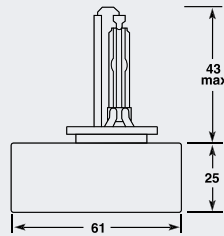

REPLACING HID XENON LAMPS
EASY AS 1, 2, 3

D5S PK32d-7 Xenon HID

Part No.	+ Packaging Options	ECE	Volts	Watts	Base	Description / Information	Colour
EB0105	SB	D5S	12v	25w	PK32d-7	Ⓔ Marked	□

D8S PK32d-1 Xenon HID