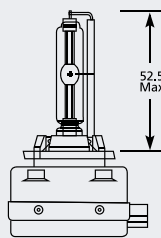

D3S PK32d-5 Xenon HID