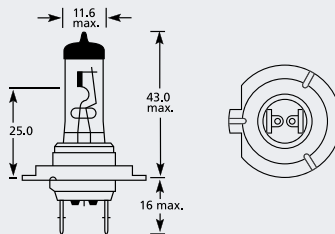

H7 PX26d Halogen

Part No.	+ Packaging Options	ECE	Volts	Watts	Base	Description / Information	Colour
EBO424	SB SC TC	H7	12v	55w	PX26d	Ⓔ Marked / Long Life Bulb	☐
EBO425	SB	H7	12v	55w	PX26d	Ⓔ Marked / Premium Bulb	☐
EBO477	SB SC TC	H7	12v	55w	PX26d	Ⓔ Marked	☐
EB1477	TR	H7	12v	55w	PX26d	Ⓔ Marked / Upgrade Blue Tint	☒
EB2477	TR	H7	12v	55w	PX26d	Ⓔ / Upgrade Blue Tint & 50% More Light	☒
EB3477	TR	H7	12v	55w	PX26d	Ⓔ Marked / Upgrade 50% More Light	☐
EB6477	TR	H7	12v	55w	PX26d	Ⓔ Marked / Upgrade 150% More Light	☐
EBO784	SB		12v	100w	PX26d		☐
EB1784	TR		12v	100w	PX26d	Upgrade 100w Off Road	☒
EBO775	SB SC	H7	24v	70w	PX26d	Ⓔ Marked	☐
EBO776	SC TC	H7	24v	70w	PX26d	Ⓔ Marked / Long Life Bulb	☐
EBO777	SB	H7	24v	70w	PX26d	Ⓔ Marked / Premium Bulb	☐
EBO785	SB		24v	100w	PX26d		☐

Packaging Option Codes SB Single Box TB Trade Box (x10) SC Single Clam TC Twin Clam SR Single Retail Box TR Twin Retail Box

Add option code to the end of the part number for packaging specific number.

Example: EBO477**SB** is EBO477 in a single box