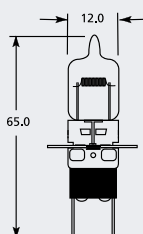

H3C P22d/5 Halogen

Part No.	+ Packaging Options	ECE	Volts	Watts	Base	Description / Information	Colour
EB1452	SB	H3C	12v	55w	P22d/5		☐

Packaging Option Codes SB Single Box TB Trade Box (x10) SC Single Clam TC Twin Clam SR Single Retail Box TR Twin Retail Box

Add option code to the end of the part number for packaging specific number. Example: EBO477**SB** is EBO477 in a single box