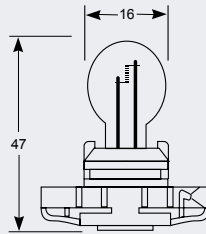

PSY24W PG20/4 Globe Standard Bulb

Part No.	+ Packaging Options	ECE	Volts	Watts	Base	Description / Information	Colour
EB0187	SB	PSY24W	12v	24w	PG20/4	Ⓔ Marked / Amber	■