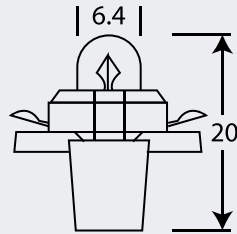

B11d Tacho Bulb

Part No.	+ Packaging Options	ECE	Volts	Watts	Base	Description / Information	Base Colour
EBO318	TB		14v	1CP	B11d	Black	■