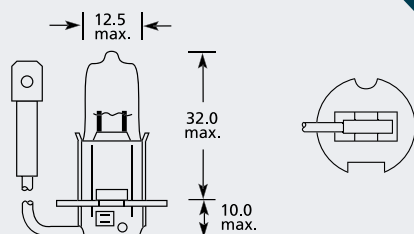

H3 PK22s Halogen

Part No.	+ Packaging Options	ECE	Volts	Watts	Base	Description / Information	Colour
EBO455	SB		6v	55w	PK22s		☐
EB1456	SC		12v	20w	PK22s		☐
EBO457	SB		12v	35w	PK22s		☐
EBO403	SB	H3	12v	55w	PK22s	(E) Marked / Premium Bulb	☐
EBO451	TC	H3	12v	55w	PK22s	(E) Marked / Long Life Bulb	☐
EBO453	SB SC TC	H3	12v	55w	PK22s	(E) Marked	☐
EB1453	TR	H3	12v	55w	PK22s	(E) Marked / Upgrade Blue Tint	☒
EB1454	SB SC		12v	55w	PK22s	Import	☐
EBO483	SB SC		12v	100w	PK22s		☐
EBO489	SB SC		12v	130w	PK22s		☐
EBO444	SB		24v	50w	PK22s		☐
EBO404	SB	H3	24v	70w	PK22s	(E) Marked	☐
EBO460	SB SC	H3	24v	70w	PK22s	(E) Marked	☐
EBO461	SB	H3	24v	70w	PK22s	(E) Marked / Heavy Duty	☐
EBO495	SB		24v	100w	PK22s		☐
EBO496	SB		24v	130w	PK22s		☐
EBO442	SB		48v	45w	PK22s		☐
EBO443	SB		80v	55w	PK22s		☐

H3C P22d/5 Halogen

Part No.	+ Packaging Options	ECE	Volts	Watts	Base	Description / Information	Colour
EB1452	SB	H3C	12v	55w	P22d/5		☐

Packaging Option Codes SB Single Box TB Trade Box (x10) SC Single Clam TC Twin Clam SR Single Retail Box TR Twin Retail Box

Add option code to the end of the part number for packaging specific number. Example: EBO477**SB** is EBO477 in a single box