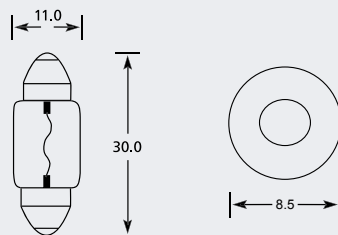

S8.5 Festoon Bulb

ABC123

Part No.	+ Packaging Options	ECE	Volts	Watts	Base	Description / Information	Colour
EBO269	SB TB SC TC		12v	10w	SV8.5	28 x 10	☐

Packaging Option Codes SB Single Box TB Trade Box (x10) SC Single Clam TC Twin Clam SR Single Retail Box TR Twin Retail Box

Add option code to the end of the part number for packaging specific number. Example: EBO477**SB** is EBO477 in a single box