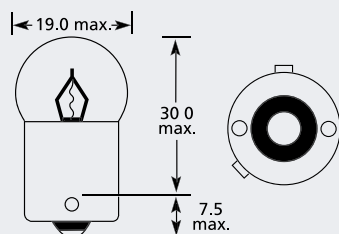

RY10W BAY15s SCC (Single Centre Contact) Standard Bulb

Part No.	+ Packaging Options	ECE	Volts	Watts	Base	Description / Information	Colour
EBO236	SB TB	RY10W	12v	10w	BaY15s	Ⓔ Marked / Amber	■