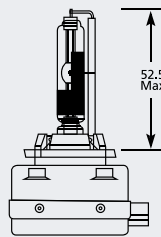

D3R PK32d-6 Xenon HID