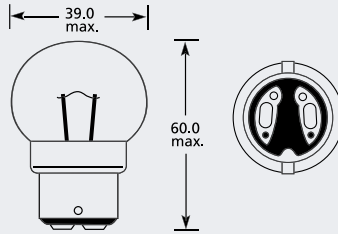

PEARL/CLEAR BULBS

B22d Bulb

Part No.	+ Packaging Options	ECE	Volts	Watts	Base	Description / Information	Colour
EBO809	SB		12v	24w	B22d		<input type="checkbox"/>
EBO816	SB		24v	12w	B22d		<input type="checkbox"/>
EBO806	SB		24v	36w	B22d	Clear	<input type="checkbox"/>