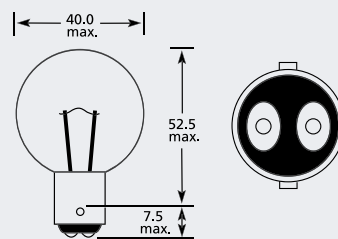

Ba15d Bulb

Part No.	+ Packaging Options	ECE	Volts	Watts	Base	Description / Information	Colour
EBO805	SB		12v	12w	Ba15d		☐
EBO810	SB		12v	24w	Ba15d		☐
EBO817	SB		24v	12w	Ba15d		☐
EBO822	SB		24v	20w	Ba15d		☐

Packaging Option Codes SB Single Box TB Trade Box (x10) SC Single Clam TC Twin Clam SR Single Retail Box TR Twin Retail Box

Add option code to the end of the part number for packaging specific number.

Example: EBO477**SB** is EBO477 in a single box