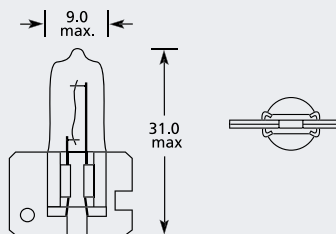

H2 X511 Halogen

Part No.	+ Packaging Options	ECE	Volts	Watts	Base	Description / Information	Colour
EBO479	SB SC	H2	12v	55w	X511	ⓔ Marked	☐
EBO482	SB		12v	100w	X511		☐
EBO480	SB	H2	24v	70w	X511	ⓔ Marked	☐
EBO492	SB		24v	100w	X511		☐