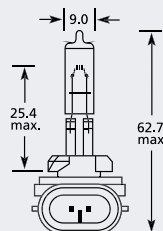

H27W/2 PGJ13 Halogen

Part No.	+ Packaging Options	ECE	Volts	Watts	Base	Description / Information	Colour
EBO881	SB SC	H27w/2	12v	27w	PGJ13	(E) Marked	☐