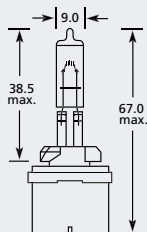

H27W/1 PG13 Halogen

Part No.	+ Packaging Options	ECE	Volts	Watts	Base	Description / Information	Colour
EBO880	SB SC		12v	27w	PG13		☐