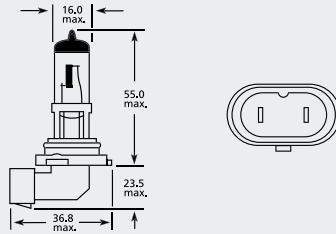

HB4 P22d Halogen

Part No.	+ Packaging Options	ECE	Volts	Watts	Base	Description / Information	Colour
EB1906	TR	HB4	12v	51w	P22d	ⓔ Marked / Upgrade Blue Tint	☒
EB3006	TR	HB4	12v	51w	P22d	ⓔ Marked / Upgrade 50% More Light	☐
EB9006	SB SC	HB4	12v	51w	P22d	ⓔ Marked	☐
EB9102	SB		12v	80w	P22d		☐