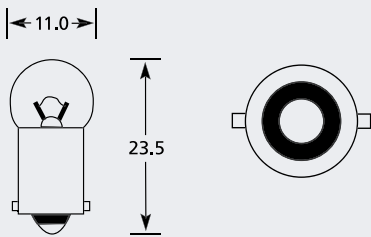

BA9s MCC Panel / Indicator Bulb

Part No.	+ Packaging Options	ECE	Volts	Watts	Base	Description / Information	Colour
EBO641	SB TB		6v	3w	Ba9s		☐
EBO643	SB SC		12v	2.2w	Ba9s		☐
EBO865	SB TB		24v	2.8w	Ba9s		☐