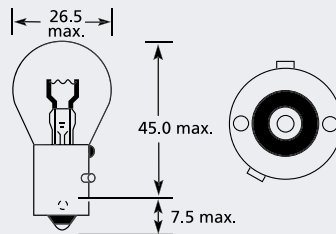

PR21W BAU15s SCC (Single Centre Contact) Standard Bulb

Part No.	+ Packaging Options	ECE	Volts	Watts	Base	Description / Information	Colour
EBO385	SB TB	PR21W	12v	21w	BAU15s	ⓔ Marked / Red	■