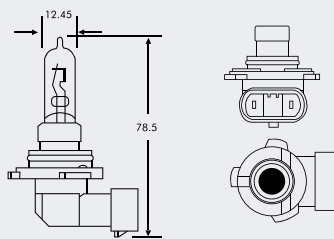

HiR2 PX22d Halogen

Part No.	+ Packaging Options	ECE	Volts	Watts	Base	Description / Information	Colour
EB0190	SB	HiR2	12v	55w	PX22d	ⓔ Marked	☐