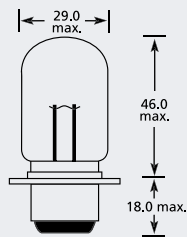

P36s Transverse British Pre-Focus Lamp

Part No.	+ Packaging Options	ECE	Volts	Watts	Base	Description / Information	Colour
EBO323	SB		12v	48w	P36s		☐