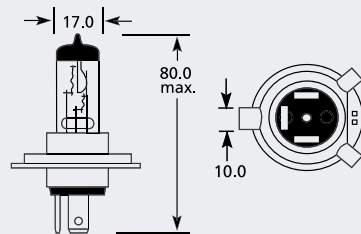

H4 PX43t Halogen

Part No.	+ Packaging Options	ECE	Volts	Watts	Base	Description / Information	Colour
EBO408	SB		12v	35/35w	PX43t		☐