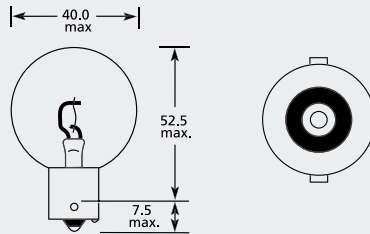

Ba15s (Small Centre Contact) Classic Lamp

Part No.	+ Packaging Options	ECE	Volts	Watts	Base	Description / Information	Colour
EBO621	SB		24v	36w	Ba15s	Vertical	☐