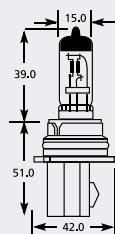

HB5 PX29t Halogen

Part No.	+ Packaging Options	ECE	Volts	Watts	Base	Description / Information	Colour
EB9007	SB		12v	60/55w	PX29t		☐
EB9107	SB		12v	100/80w	PX29t		☐