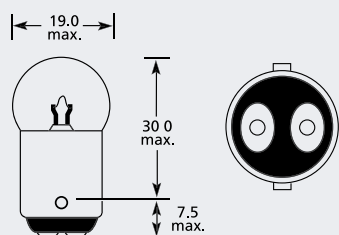

R5W BA15d SBC (Small Bayonet Cap) Standard Bulb

Part No.	+ Packaging Options	ECE	Volts	Watts	Base	Description / Information	Colour
EBO206	SB TB	R5W	6v	5w	Ba15d	Ⓔ Marked	□
EBO209	SB TB SC TC	R5W	12v	5w	Ba15d	Ⓔ Marked	□
EBO210	SB TB		12v	10w	Ba15d		□
EBO250	SB		24v	10w	Ba15d		□
EBO150	SB TB SC	R5W	24v	5w	Ba15d	Ⓔ Marked	□
EBO153	TC	R5W	24v	5w	Ba15d	Ⓔ Marked / Long Life	□
EBO247	SB TB	R5W	24v	5w	Ba15d	Ⓔ Marked / Heavy Duty	□
EBO875	SB TB		28v	7w	Ba15d		□