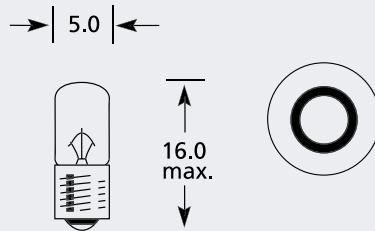

E5 Panel / Indicator Bulb

Part No.	+ Packaging Options	ECE	Volts	Watts	Base	Description / Information	Colour
EBO280	SB TB SC		12v	1.5w	E5		☐
EBO687	SB TB		24v	1.1w	E5		☐