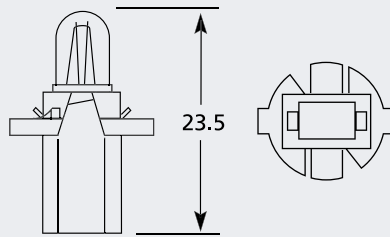

B8.7d Tacho Bulb

Part No.	+ Packaging Options	ECE	Volts	Watts	Base	Description / Information	Base Colour
EBO397	SB TB SC		12v	2w	B8.7d	Green	■
EBO357	SB TB SC		12v	1.2w	B8.7d	Grey	■
EBO526	SB TB		24v	1.2w	B8.7d	Brown	■