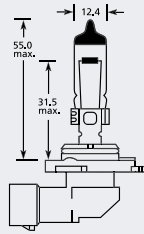

H12 PZ20d Halogen

Part No.	+ Packaging Options	ECE	Volts	Watts	Base	Description / Information	Colour
EBO712	SB	H12	12v	53w	PZ20d	ⓔ Marked	☐