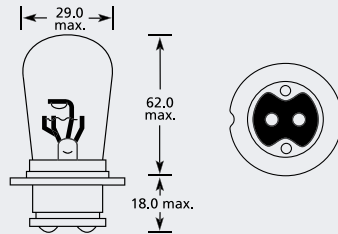

P36d British Pre-Focus Lamp

Part No.	+ Packaging Options	ECE	Volts	Watts	Base	Description / Information	Colour
EBO414	SB SC		12v	50/40w	P36d		☐
EBO415	SB		12v	45/40w	P36d	Left Hand Version	☐
EBO373	SB		24v	44/38w	P36d		☐
EBO437	SB		24v	54/44w	P36d		☐
EBO368	SB		26v	50/50w	P36d		☐