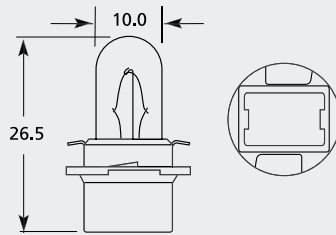

B12.3d /B12.9d Tacho Bulb

Part No.	+ Packaging Options	ECE	Volts	Watts	Base	Description / Information	Base Colour
EBO533	SB TB SC		12v	2cp	B12.3d	White	■
EBO534	SB TB		12v	2w	B12.9d	White	■