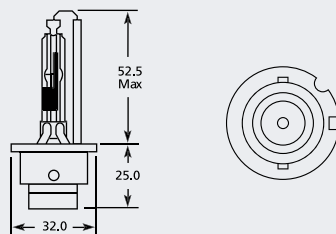

D2R P32d-3 Xenon HID

Part No.	+ Packaging Options	ECE	Volts	Watts	Base	Description / Information	Colour
EB0002	SB	D2R	85v	35w	P32d-3	Ⓔ Marked	□
EB1002	SR	D2R	85v	35w	P32d-3	Ⓔ Marked / Upgrade Blue Tint / 6000k	■