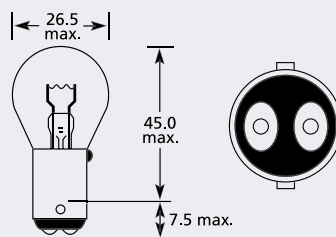

P21W Ba15d SBC (Small Bayonet Cap) Standard Bulb

Part No.	+ Packaging Options	ECE	Volts	Watts	Base	Description / Information	Colour
EBO319	SB TB		6v	18w	Ba15d		☐
EBO335	SB TB SC TC	P21W	12v	21w	Ba15d	ⓔ Marked	☐
EBO348	SB		24v	12w	Ba15d		☐
EBO338	SB		24v	18w	Ba15d		☐
EBO291	SB TB	P21W	24v	21w	Ba15d	ⓔ Marked / Heavy Duty	☐
EBO376	TB	P21W	24v	21w	Ba15d	ⓔ Marked / Premium	☐
EBO346	SB TB SC	P21W	24v	21w	Ba15d	ⓔ Marked	☐
EBO347	TC	P21W	24v	21w	Ba15d	ⓔ Marked / Heavy Duty	☐
EBO333	SB TB		24v	24w	Ba15d		☐
EBO344	SB TB		28v	26w	Ba15d		☐
EB4597	SB TB		48v	24w	Ba15d		☐