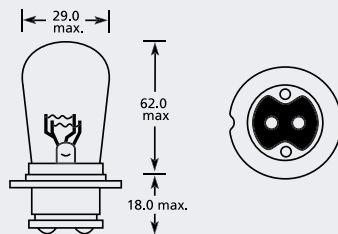

P36d Vertical British Pre-Focus Lamp

Part No.	+ Packaging Options	ECE	Volts	Watts	Base	Description / Information	Colour
EBO312	SB		6v	30/24w	P36d	Vertical Filament	☐
EBO370	SB		12v	45/40w	P36d		☐