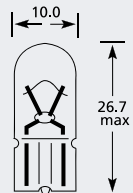

W5W w2.1x9.5d Miniature Halogen

Part No.	+ Packaging Options	ECE	Volts	Watts	Base	Description / Information	Colour
EBO500	SB TB	W5W	12v	5w	W2.1x9.5d	ⓔ Marked	□