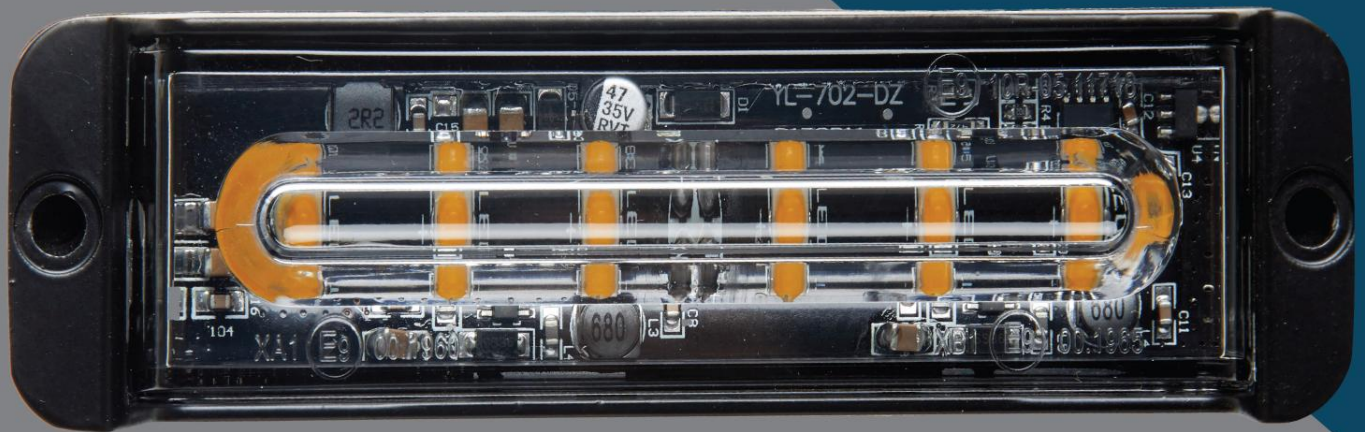

Effective lumen: 1400lm

Dimensions: 126mm (h), 115mm (w), 50mm (d)

ELTA | VISIONPRO

HALOGEN BEACONS

Working voltage: 12-24V
Homologation: ECE R10 + R65
Dome material: polycarbonate
Protection against reverse polarity
Speed limit 110km/h
IP Rating: IP56
-30°C to +50°C extreme temperature reliability

EB8001 – 12/24V, 3-Bolt base
Dimensions: 165mm (h), 141mm (w)

EB8002 – 12/24V, Magnet base
Dimensions: 165mm (h), 141mm (w)

Accessories:

EB8008 - Spare domes for EB8001, EB8002

LED BEACON

40SMD LED
Working voltage: 12-24V
Homologation: ECE R10 + R65
Dome material: polycarbonate
Protection against reverse polarity
Speed limit 110km/h
IP Rating: IP56
-30°C to +50°C extreme temp. reliability
3 flash patterns
Easy and comfortable flash switching with a push-button integrated into the cigar lighter

EB8003 – 12/24V, Magnet base with push-button cigar lighter, also with option of 3-bolt fixation
Dimensions: 95mm (h), 130mm (w)

Accessories:

EB8009 - Extension cable 10m with double switch

BEACONS

ELTA | VISIONPRO

EB8006 - 4LED * 5W/20W Amber
Dimensions: 36mm (h), 110mm (w), 17mm (d)

EB8007 - 6LED * 5W/30W Amber
Dimensions: 36mm (h), 130mm (w), 17mm (d)

LED STROBE LIGHTS

Working voltage: 9 - 30V

IP Rating: IP67

Homologation: ECE R65 + R10