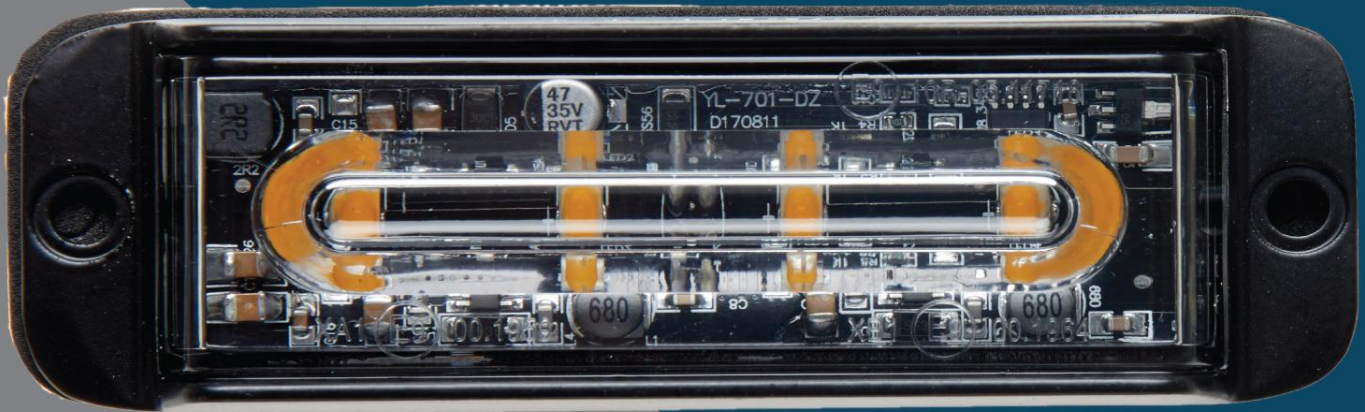

Effective lumen: 1400lm

Dimensions: 126mm (h), 115mm (w), 50mm (d)

ELTA | VISIONPRO

HALOGEN BEACONS

Working voltage: 12-24V
Homologation: ECE R10 + R65
Dome material: polycarbonate
Protection against reverse polarity
Speed limit 110km/h
IP Rating: IP56
-30°C to +50°C extreme temperature reliability

EB8001 – 12/24V, 3-Bolt base
Dimensions: 165mm (h), 141mm (w)

EB8002 – 12/24V, Magnet base
Dimensions: 165mm (h), 141mm (w)

Accessories:

EB8008 - Spare domes for EB8001, EB8002

LED BEACON

40SMD LED
Working voltage: 12-24V
Homologation: ECE R10 + R65
Dome material: polycarbonate
Protection against reverse polarity
Speed limit 110km/h
IP Rating: IP56
-30°C to +50°C extreme temp. reliability
3 flash patterns
Easy and comfortable flash switching with a push-button integrated into the cigar lighter

EB8003 – 12/24V, Magnet base with push-button cigar lighter, also with option of 3-bolt fixation
Dimensions: 95mm (h), 130mm (w)

Accessories:

EB8009 - Extension cable 10m with double switch

BEACONS

ELTA | VISIONPRO

EB8006 - 4LED * 5W/20W Amber
Dimensions: 36mm (h), 110mm (w), 17mm (d)

EB8007 - 6LED * 5W/30W Amber
Dimensions: 36mm (h), 130mm (w), 17mm (d)

LED STROBE LIGHTS

Working voltage: 9 - 30V

IP Rating: IP67

Homologation: ECE R65 + R10