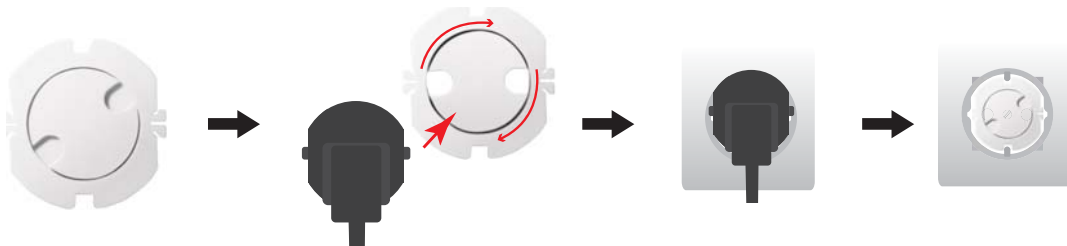

LogiLink®

Child Protection Sockets

With Automatic Closure

Art. No.: EC3002

Sockets with child protection and automatically closes all sockets in your home, and prevent the fixing screw of the socket being removed by children. The child protection catch will not release until the clockwise (right) turn is made using a power plug.

Installation Guide:

1. Find an unused outlet
2. Place the connector pins on the child protection holes from the front, then turn the pins clockwise until the pins of the connectors are inserted. Then connect the plug firmly into the socket as usual. When you pull the plug out again, the child protection closes automatically and your socket is immediately closed again.
3. Secure the socket with Child Protection automatically.

Package Contents:

- » 10 x Sockets

Package Informations:

- » Packing Dimension: mm
- » Packing Weight: kg
- » Carton Dimension: 51.5 x 24 x 36.5mm
- » Carton Q'ty: 200pcs
- » Carton Weight: 10.1kg

EC3002

Made in China