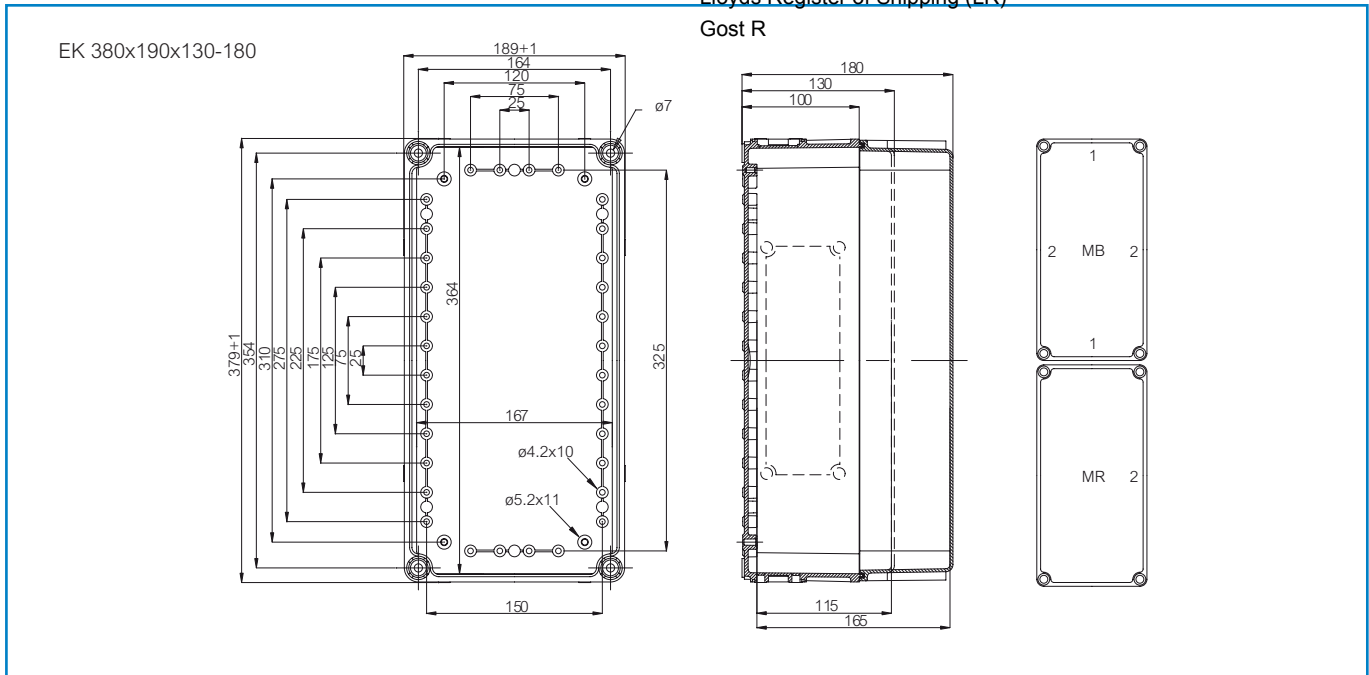

Order symbol: EKMB 130 G
Product nbr: 2538019
Description: Enclosure, PC
Remarks: Grey cover

EAN: 6418074013507
EI. number:
Finland: 3425409
Electric No. Italy: 7501025
Electric No. Sweden: 2538019

Including: Flanged Base with screws for mounting plate, cover with PUR gasket and polyamide cover screws.

Dimensions:	Length	Width	Height	Accessories:
mm:	380	190	130	EKMR Base, PC
inch:	15.0	7.5	5.1	EKM 30-G Cover

Materials:

Material:	Polycarbonate
Base colour:	RAL 7035 -light grey
Cover screws material:	Polyamide
Cover colour:	RAL 7035 -light grey
Cover screws colour:	Grey
Gasket material:	Polyurethane

EKM 80-G	Cover
EKM 30-T	Cover
EKM 80-T	Cover
EKMVT	Mounting plate
EKMXT	Mounting plate isolated
EKV 12	DIN-35 Mounting rail
EKV 32	DIN-35 Mounting rail
EKMZR	Extension frame

Temperatures:

Temperature °C (short term):	-40 ... 120 °C
Temperature °C (continuous):	-40 ... 80 °C
Temperature °F (short term):	-40 ... 250 °F
Temperature °F (continuous):	-40 ... 175 °F

Rating:

- Ingress Protection (EN 60529): IP66/IP67
- Impact Resistance (EN 62262): IK08
- Electrical insulation: Totally insulated
- Halogen free (DIN/VDE 0472, Part 815): 1
- UV resistance: UL 508
- Flammability Rating: UL 746C 5"
- Glow Wire Test (IEC 695-2-1) °C: 960
- NEMA Class: NEMA 1, 3, 3S, 4, 4X, 6, 6P, 12

Accessories:

EKMB	Base, PC

Certificates:

- Germanischer Lloyd (GL)
- SGS Fimko
- Lloyds Register of Shipping (LR)

Gost R