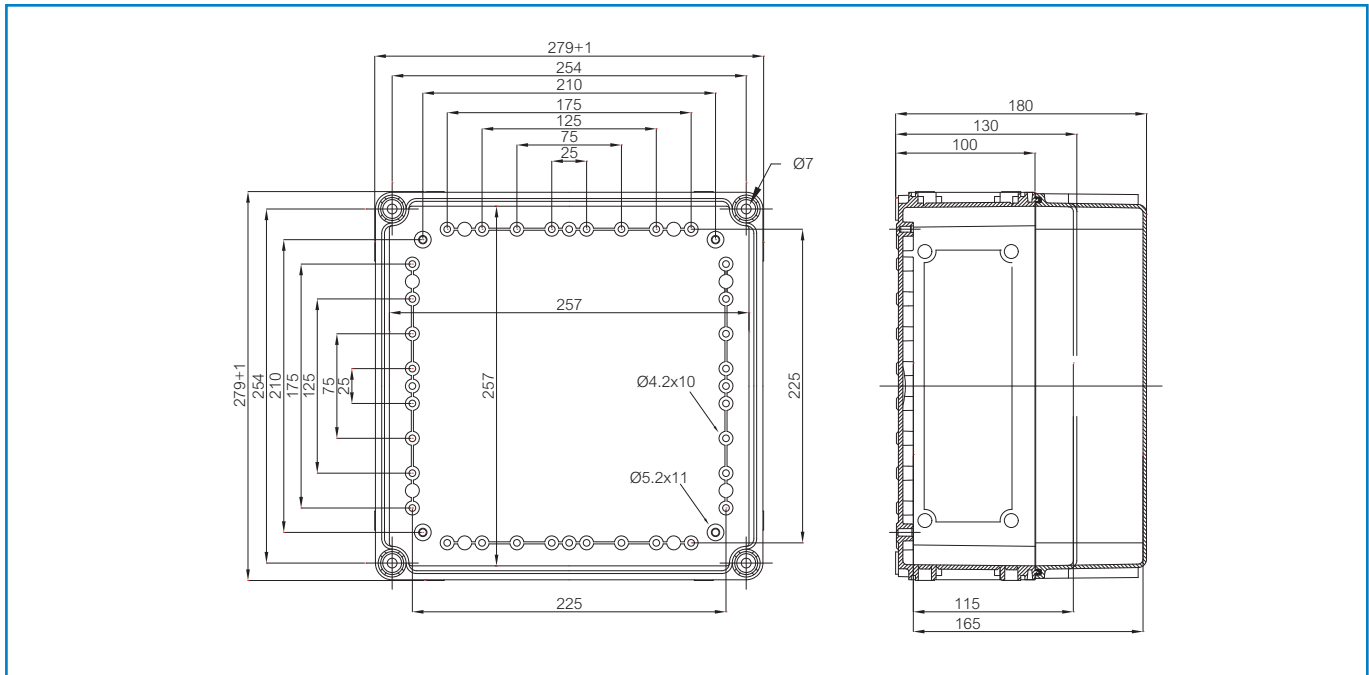

Order symbol: EKOE 180 T
Product nbr: 2538140
Description: Enclosure, PC
Remarks: Transparent cover

EAN: 6418074013842
EI. number:
Finland: 3425469
Electric No. Italy: 7502140
Electric No. Sweden: 2538140

Including: Flanged Base with screws for mounting plate, cover with PUR gasket and polyamide cover screws.

Dimensions:	Length	Width	Height	Accessories:	
mm:	280	280	180	EKO 30-G	Cover
inch:	11.0	11.0	7.1	EKO 80-G	Cover
				EKO 30-T	Cover
				EKO 80-T	Cover
				EKOVT	Mounting plate
				EKOXT	Mounting plate isolated
				EKV 22	DIN-35 Mounting rail
				EKOZR	Extension frame

Materials:	
Material:	Polycarbonate
Base colour:	RAL 7035 -light grey
Cover screws material:	Polyamide
Cover colour:	Clear transparent
Cover screws colour:	Grey
Gasket material:	Polyurethane

Temperatures:	
Temperature °C (short term):	-40 ... 120 °C
Temperature °C (continuous):	-40 ... 80 °C
Temperature °F (short term):	-40 ... 250 °F
Temperature °F (continuous):	-40 ... 175 °F

Accessories:	
EKOE	Base, PC

Rating:	
Ingress Protection (EN 60529):	IP66/IP67
Impact Resistance (EN 62262):	IK08
Electrical insulation:	Totally insulated
Halogen free (DIN/VDE 0472, Part 815):	1
UV resistance:	UL 508
Flammability Rating:	UL 746C 5"
Glow Wire Test (IEC 695-2-1) °C:	960
NEMA Class:	NEMA 1, 3, 3S, 4, 4X, 6, 6P, 12

Certificates:	
Germanischer Lloyd (GL)	
SGS Fimko	
Lloyds Register of Shipping (LR)	
Gost R